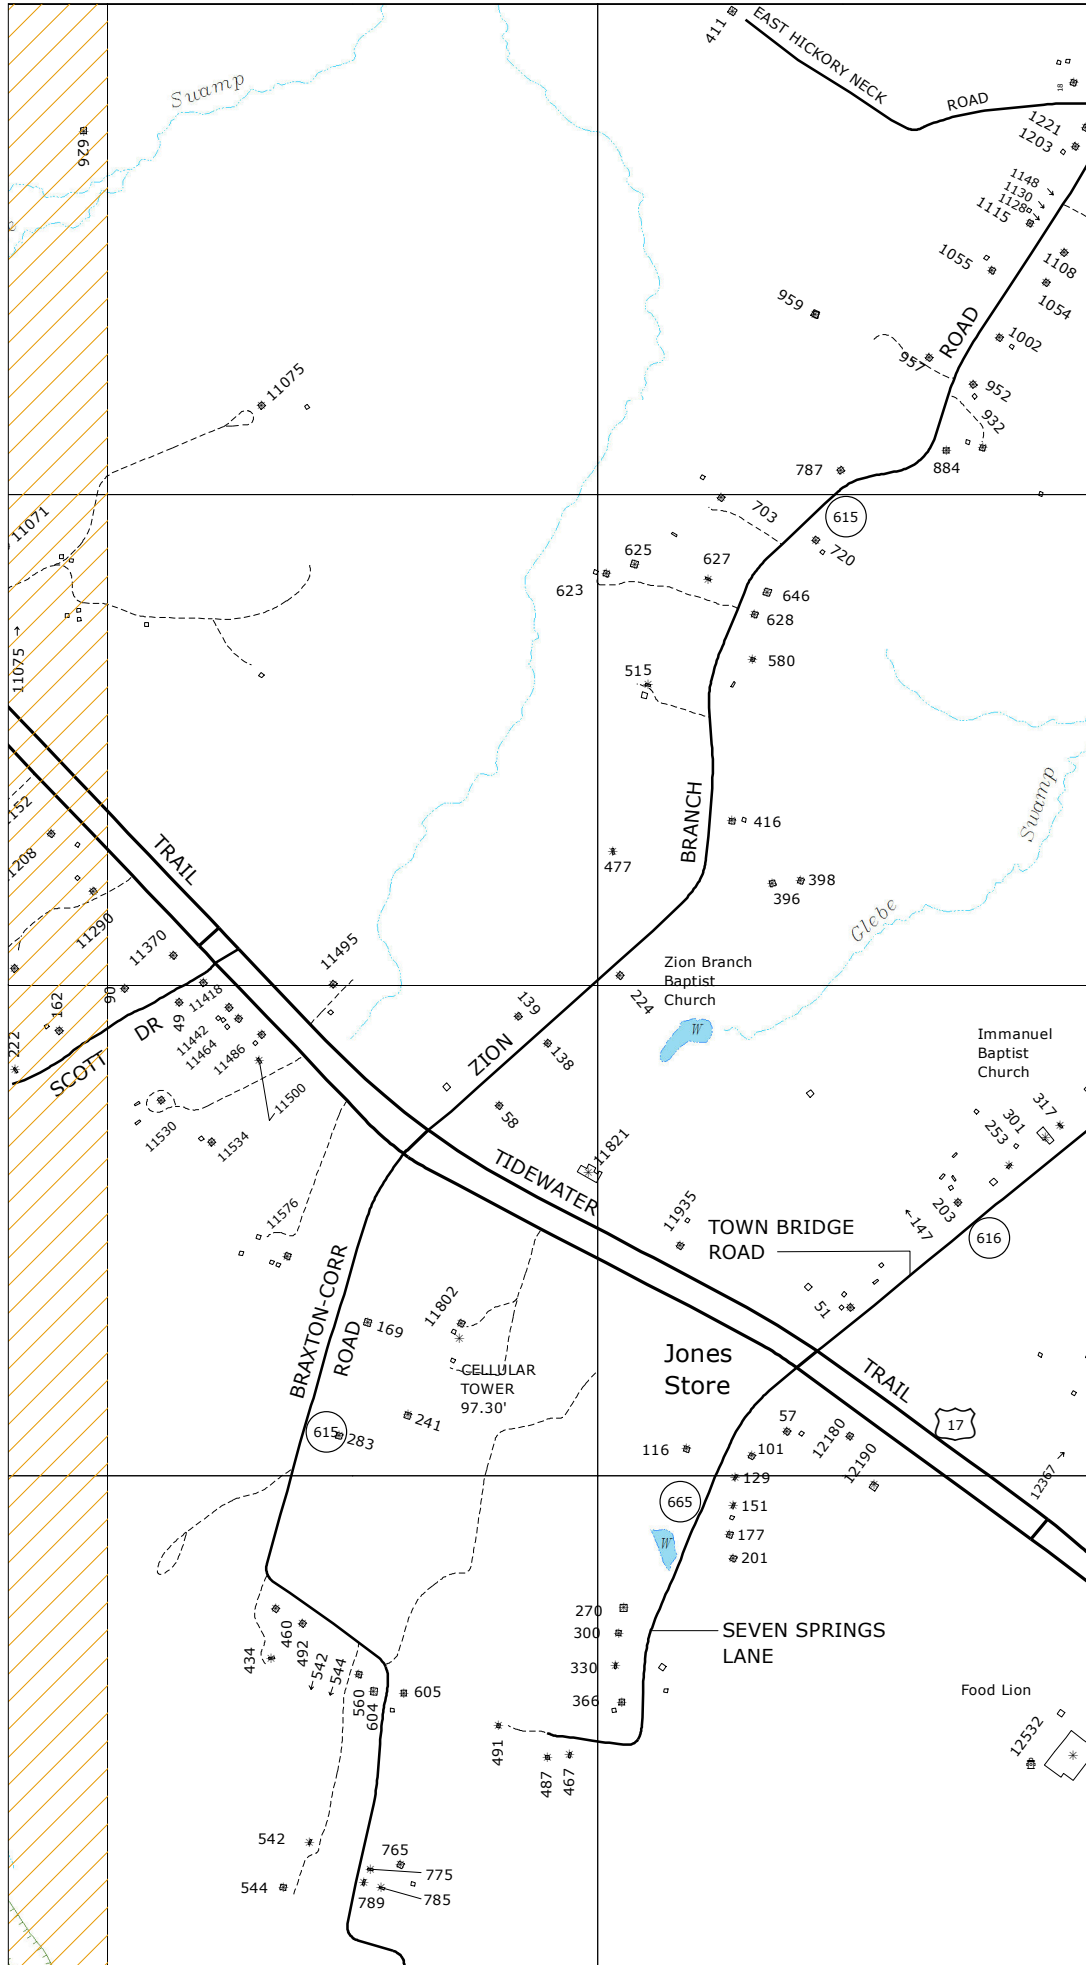

NOTE:  
 SEE INSTRUCTION PAGE  
 FOR MAP SYMBOLS.

MAP LOCATION

MATCHING SHEETS

24	25	26
29	30	31
37	38	39

9-1-1 PLANIMETRIC MAP OF  
 MIDDLESEX  
 VIRGINIA

SHEET NO.

30

NOTE:  
SEE INSTRUCTION PAGE  
FOR MAP SYMBOLS.

MAP LOCATION

MATCHING SHEETS

24	25	26
29	30	31
37	38	39

9-1-1 PLANIMETRIC MAP OF  
MIDDLESEX  
VIRGINIA

SHEET NO.

30