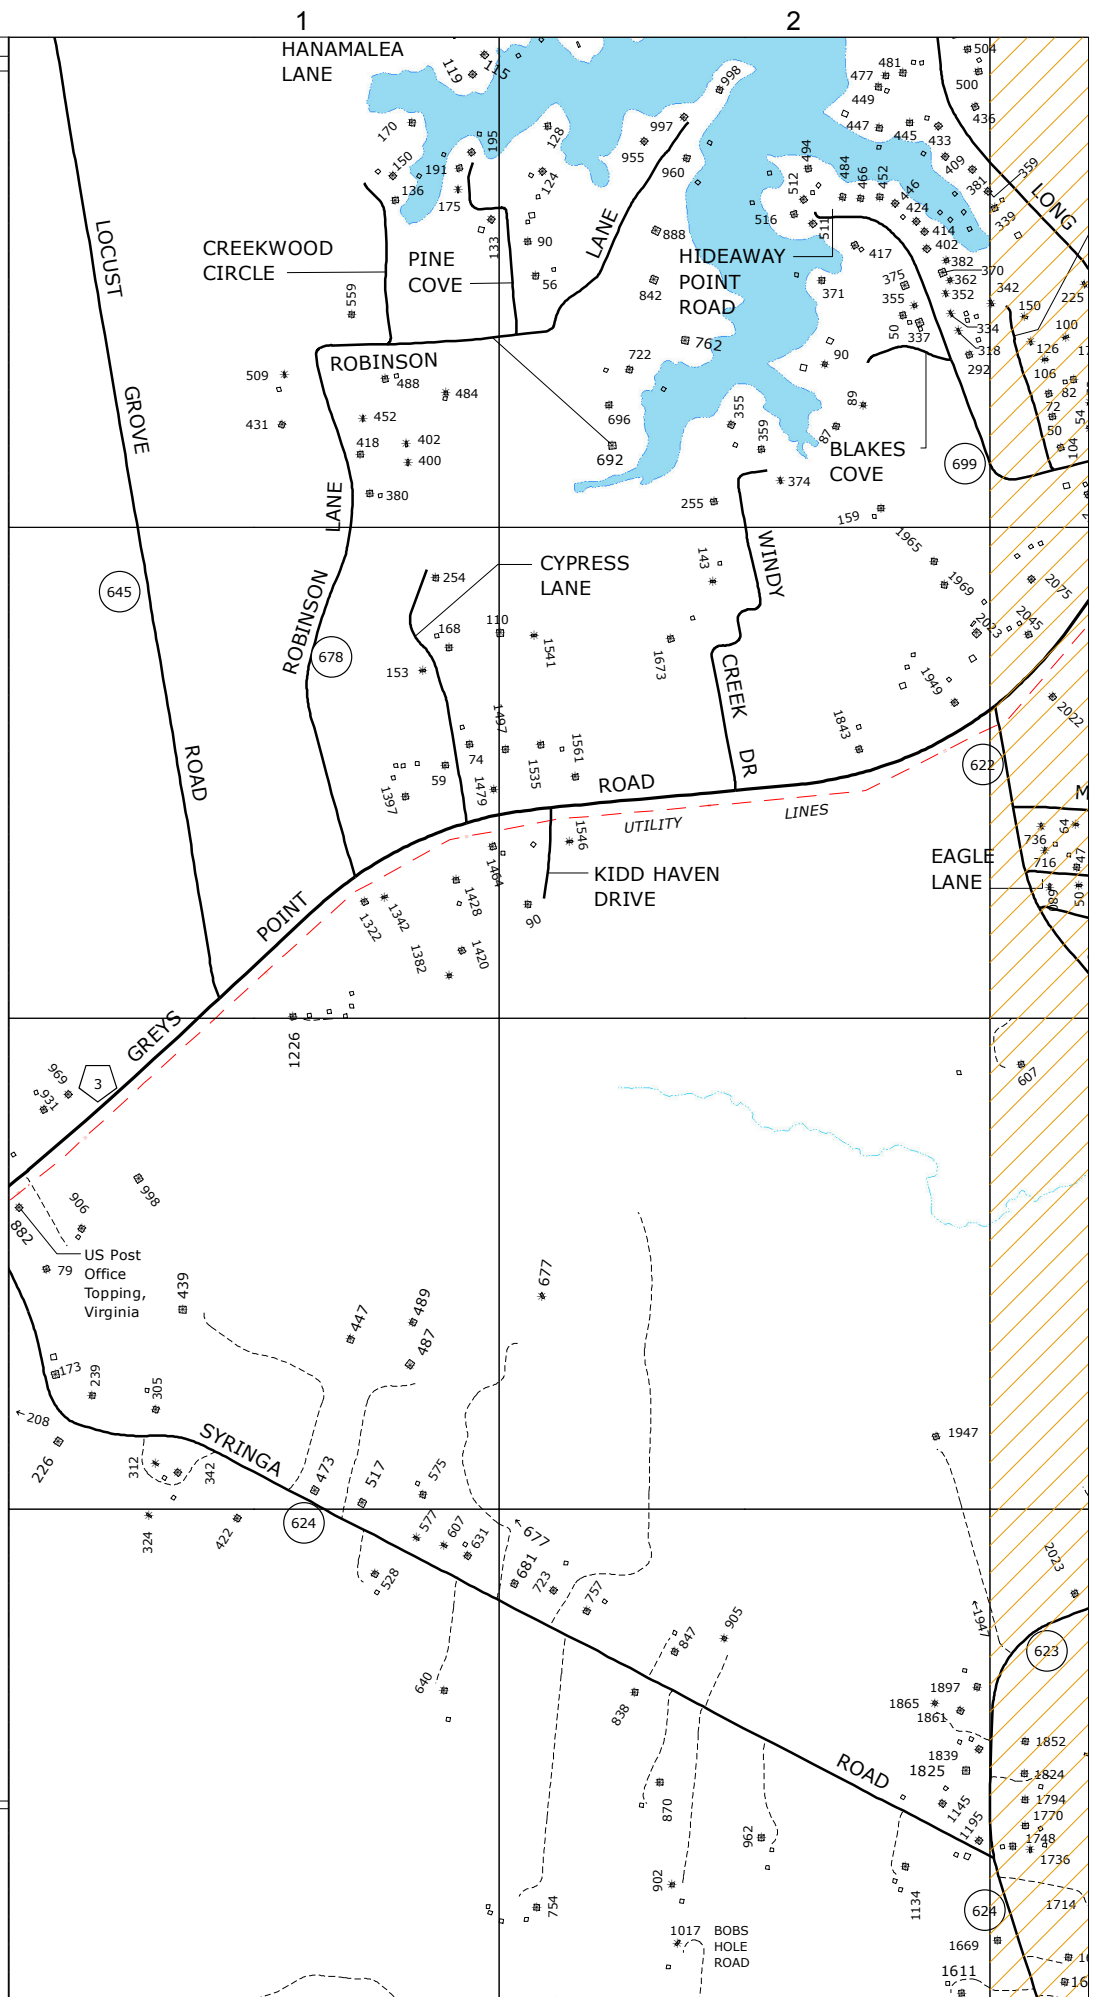

NOTE:
 SEE INSTRUCTION PAGE
 FOR MAP SYMBOLS.

MAP LOCATION

MATCHING SHEETS

34	35	36
42	43	44
49	50	51

9-1-1 PLANIMETRIC MAP OF
 MIDDLESEX
 VIRGINIA

SHEET NO.

43

NOTE:
 SEE INSTRUCTION PAGE
 FOR MAP SYMBOLS.

MAP LOCATION

MATCHING SHEETS

34	35	36
42	43	44
49	50	51

9-1-1 PLANIMETRIC MAP OF
 MIDDLESEX
 VIRGINIA

SHEET NO.

43