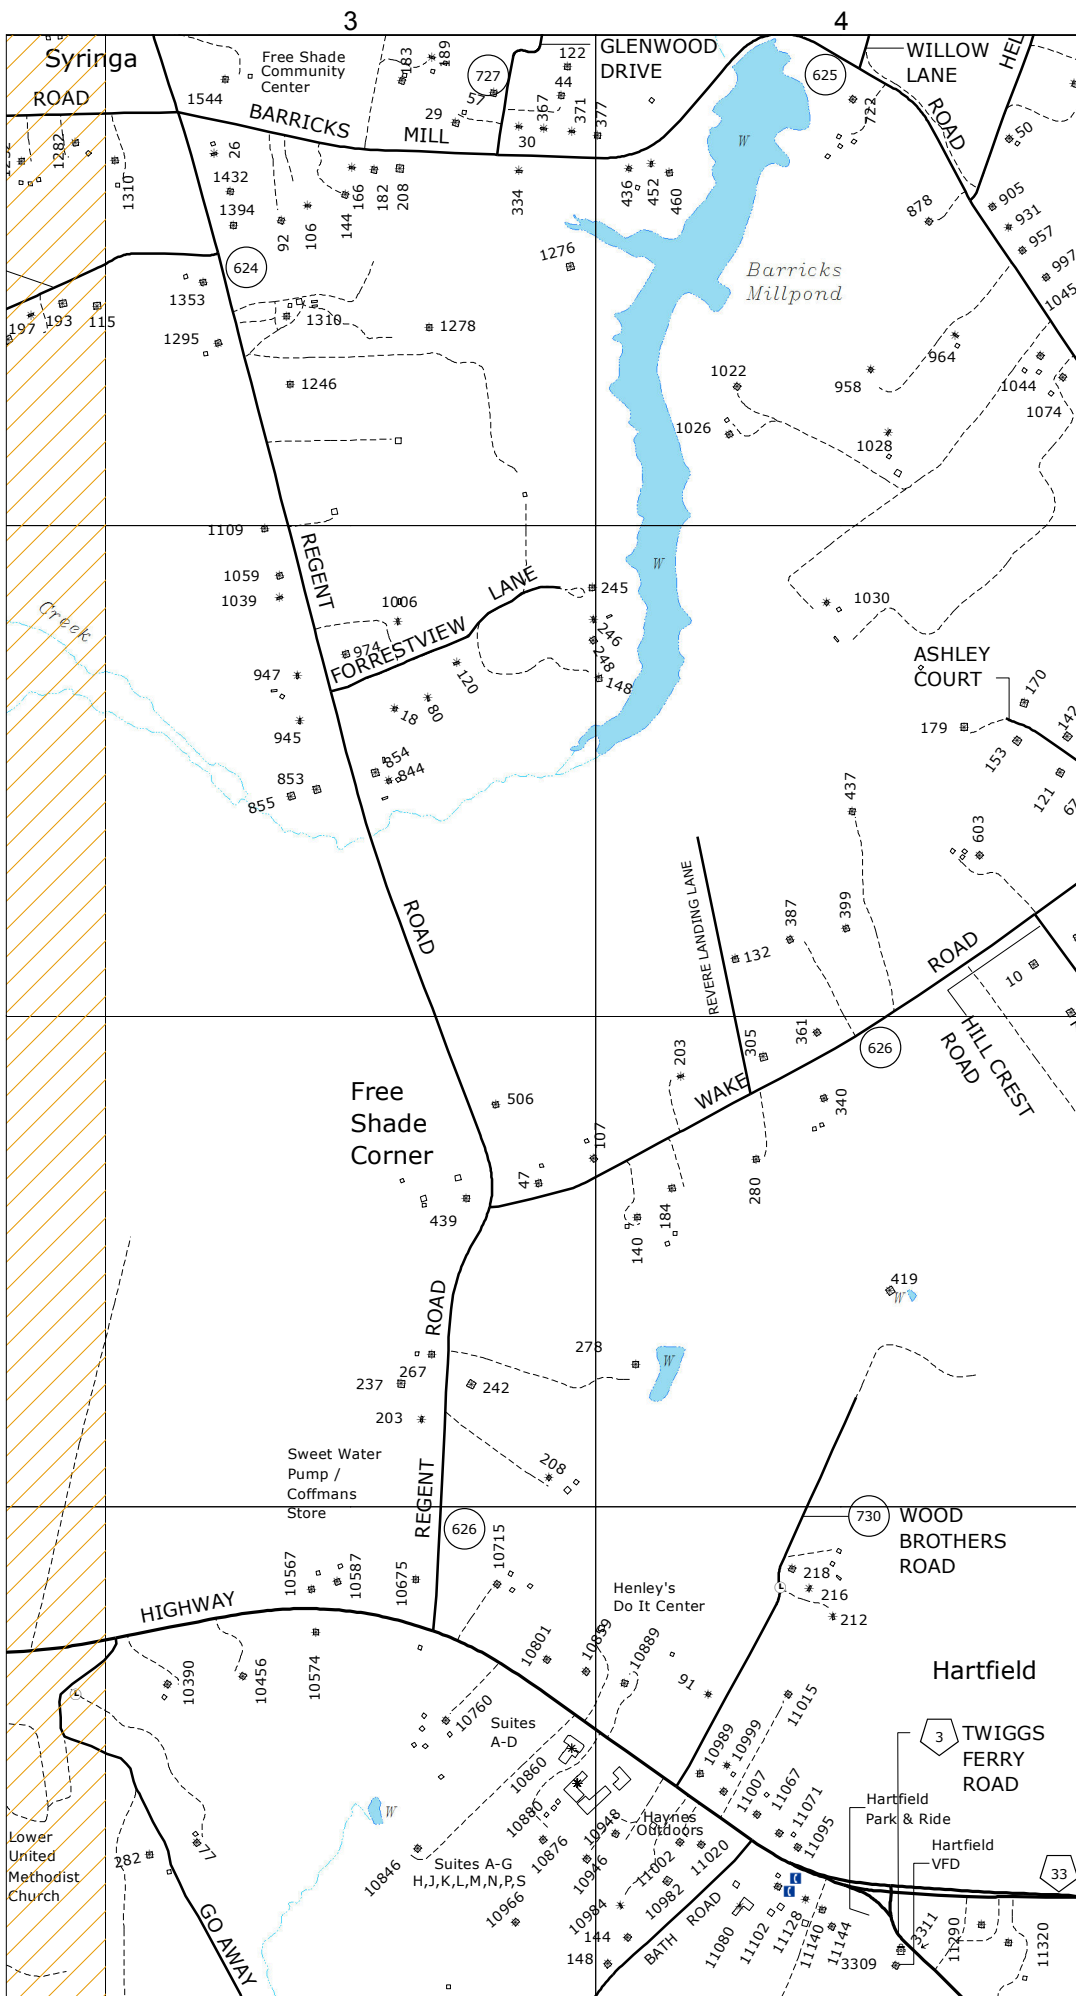

NOTE:
 SEE INSTRUCTION PAGE
 FOR MAP SYMBOLS.

MAP LOCATION

MATCHING SHEETS

42	43	44
49	50	51
57	58	59

9-1-1 PLANIMETRIC MAP OF
 MIDDLESEX
 VIRGINIA

SHEET NO.
50

NOTE:
 SEE INSTRUCTION PAGE
 FOR MAP SYMBOLS.

MAP LOCATION

MATCHING SHEETS

42	43	44
49	50	51
57	58	59

9-1-1 PLANIMETRIC MAP OF
 MIDDLESEX
 VIRGINIA

SHEET NO.

50