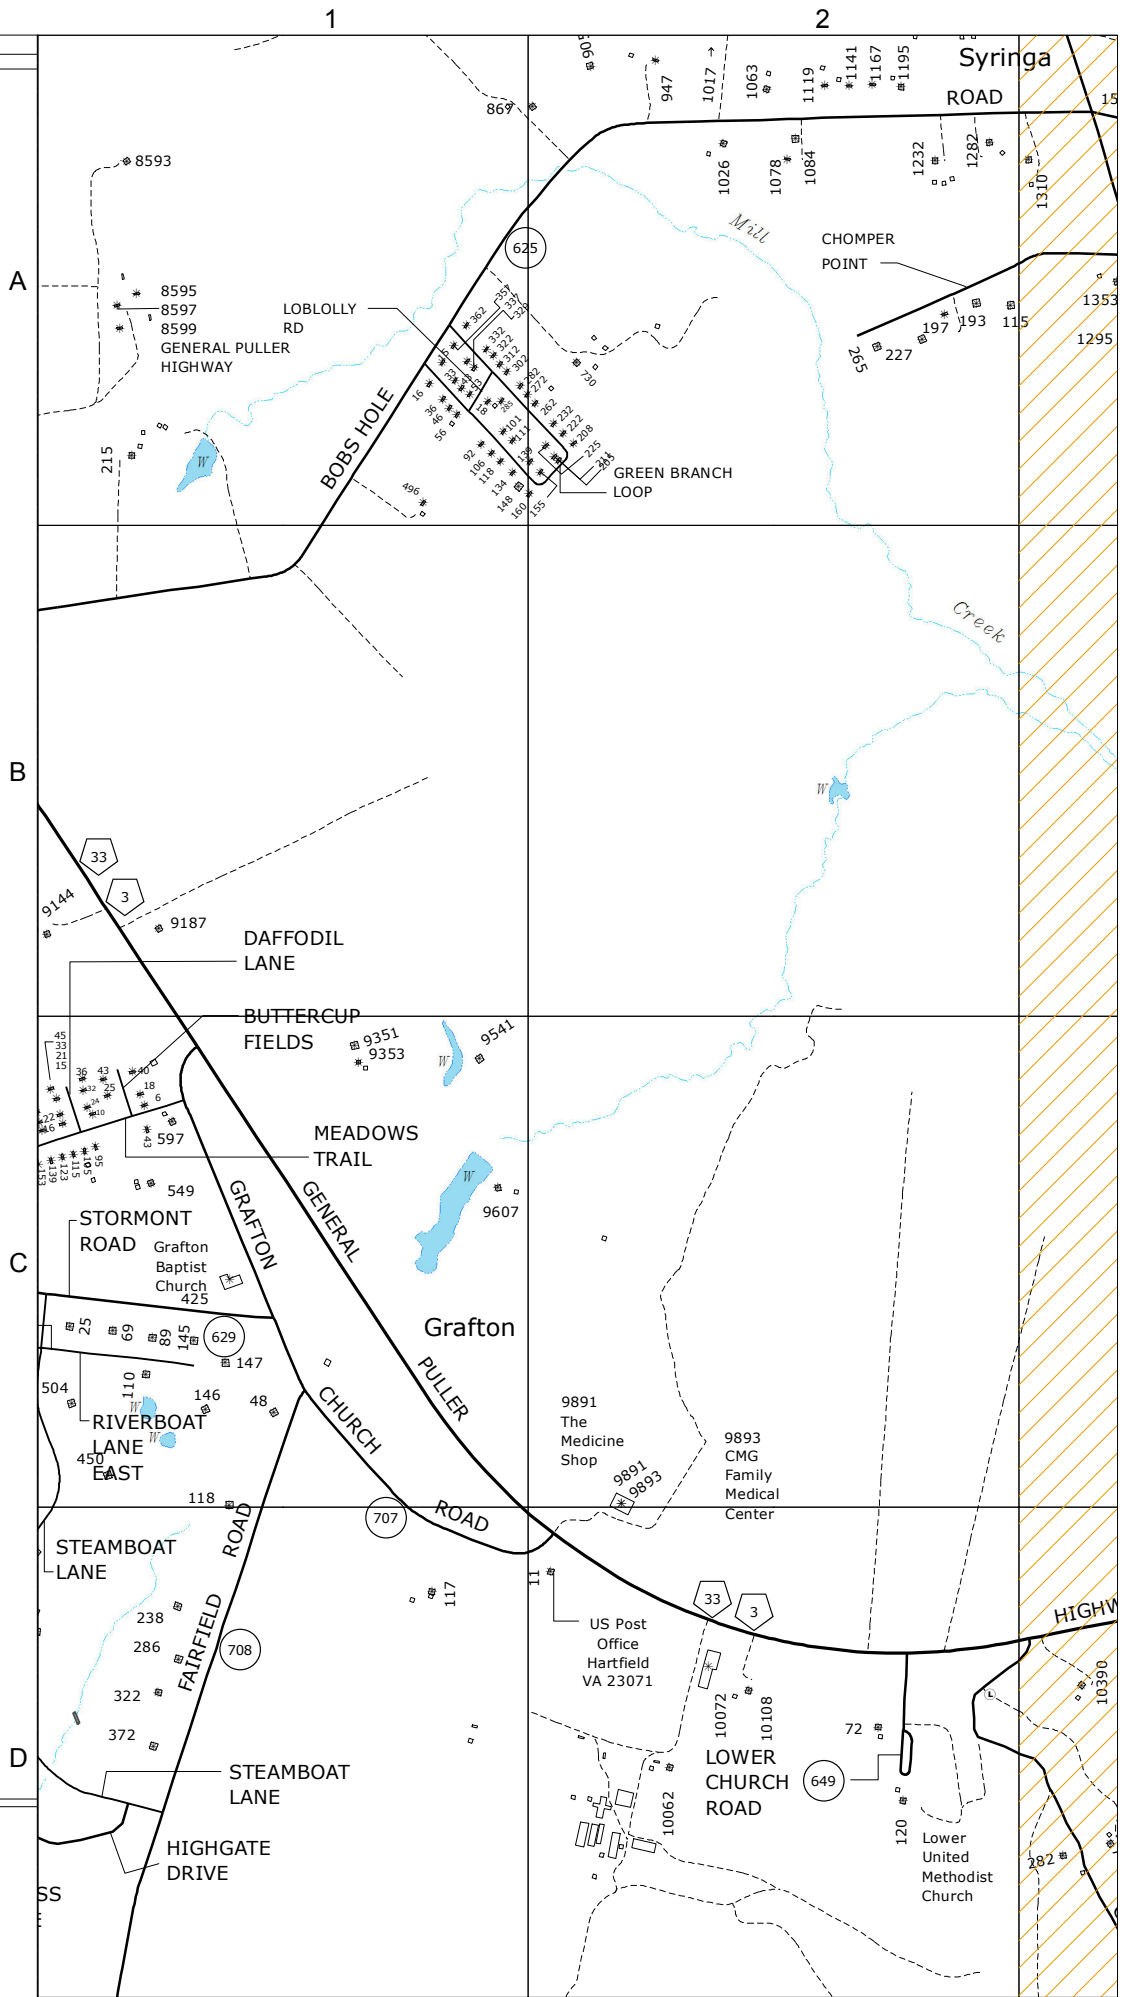

NOTE:
 SEE INSTRUCTION PAGE
 FOR MAP SYMBOLS.

MAP LOCATION

MATCHING SHEETS

42	43	44
49	50	51
57	58	59

9-1-1 PLANIMETRIC MAP OF
 MIDDLESEX
 VIRGINIA

SHEET NO.
50

NOTE:
 SEE INSTRUCTION PAGE
 FOR MAP SYMBOLS.

MAP LOCATION

MATCHING SHEETS

42	43	44
49	50	51
57	58	59

9-1-1 PLANIMETRIC MAP OF
 MIDDLESEX
 VIRGINIA

SHEET NO.

50