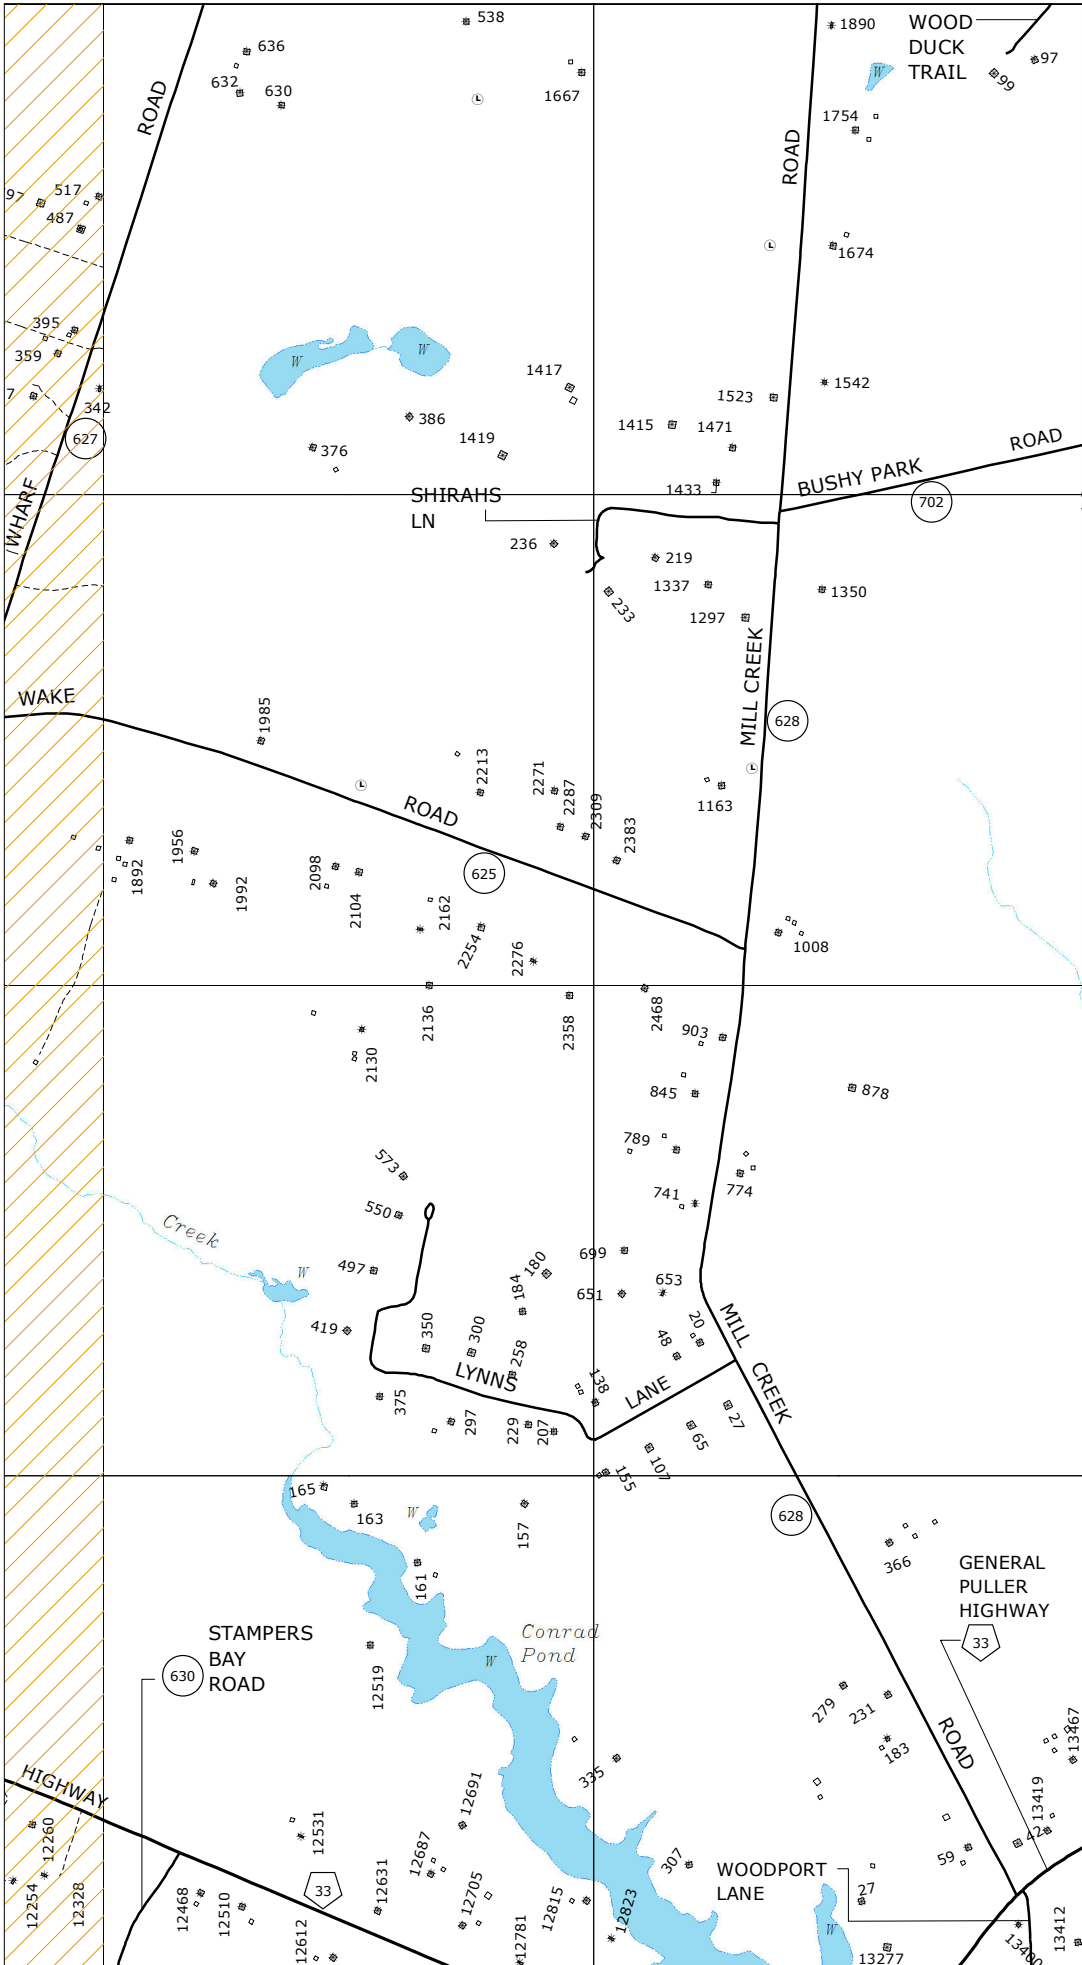

NOTE:
 SEE INSTRUCTION PAGE
 FOR MAP SYMBOLS.

MAP LOCATION

MATCHING SHEETS

43	44	45
50	51	52
58	59	60

9-1-1 PLANIMETRIC MAP OF
 MIDDLESEX
 VIRGINIA

SHEET NO.

51

3

4

Printed: Sep 09, 2011
REVISION NOTES
MSAG, LLC.
Orange, Virginia 22960

A

NOTE:
SEE INSTRUCTION PAGE
FOR MAP SYMBOLS.

MAP LOCATION

B

MATCHING SHEETS

43	44	45
50	51	52
58	59	60

C

D

9-1-1 PLANIMETRIC MAP OF
MIDDLESEX
VIRGINIA

SHEET NO.

51