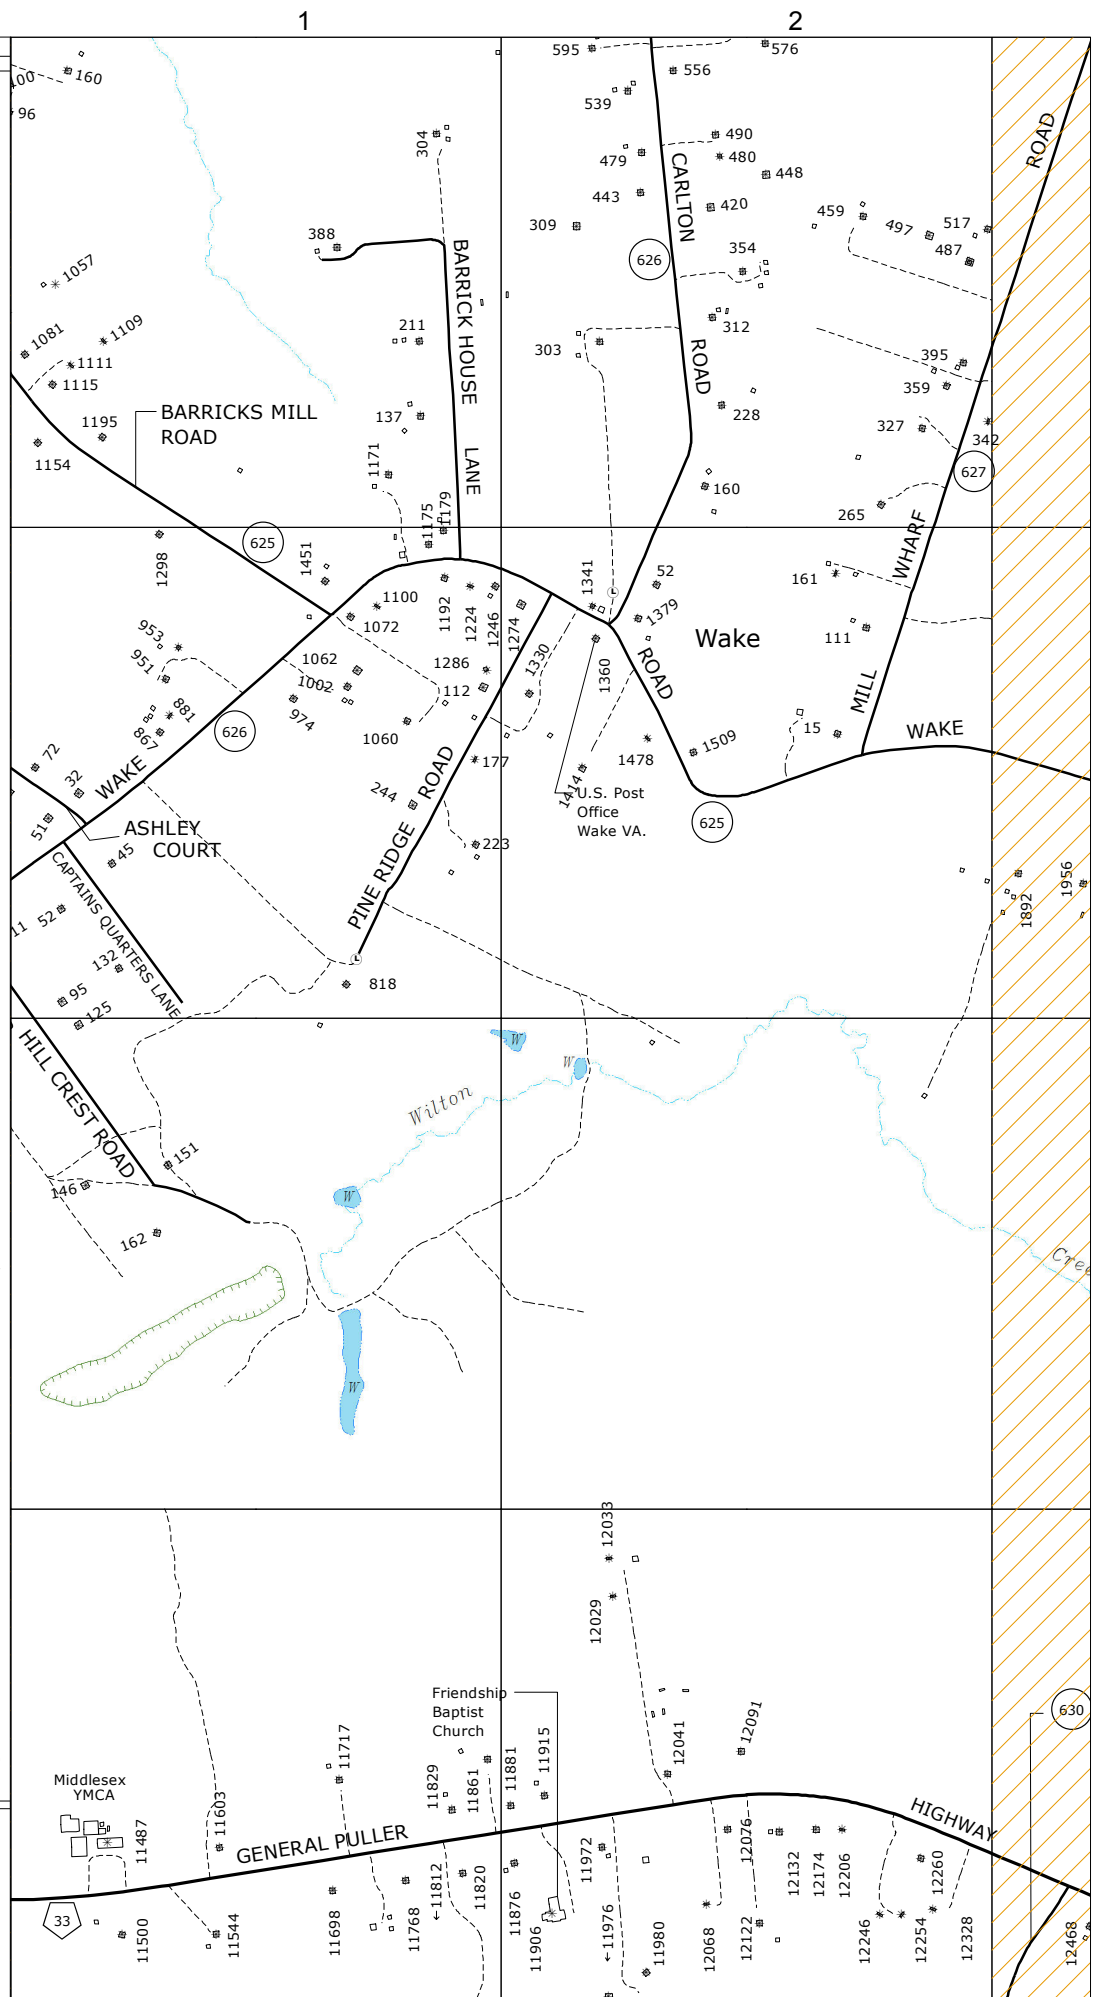

NOTE:
 SEE INSTRUCTION PAGE
 FOR MAP SYMBOLS.

MAP LOCATION

MATCHING SHEETS

43	44	45
50	51	52
58	59	60

9-1-1 PLANIMETRIC MAP OF
 MIDDLESEX
 VIRGINIA

SHEET NO.

51

3

4

Printed: Sep 09, 2011
REVISION NOTES
MSAG, LLC.
Orange, Virginia 22960

A

NOTE:
SEE INSTRUCTION PAGE
FOR MAP SYMBOLS.

MAP LOCATION

B

MATCHING SHEETS

43	44	45
50	51	52
58	59	60

C

D

9-1-1 PLANIMETRIC MAP OF
MIDDLESEX
VIRGINIA

SHEET NO.

51