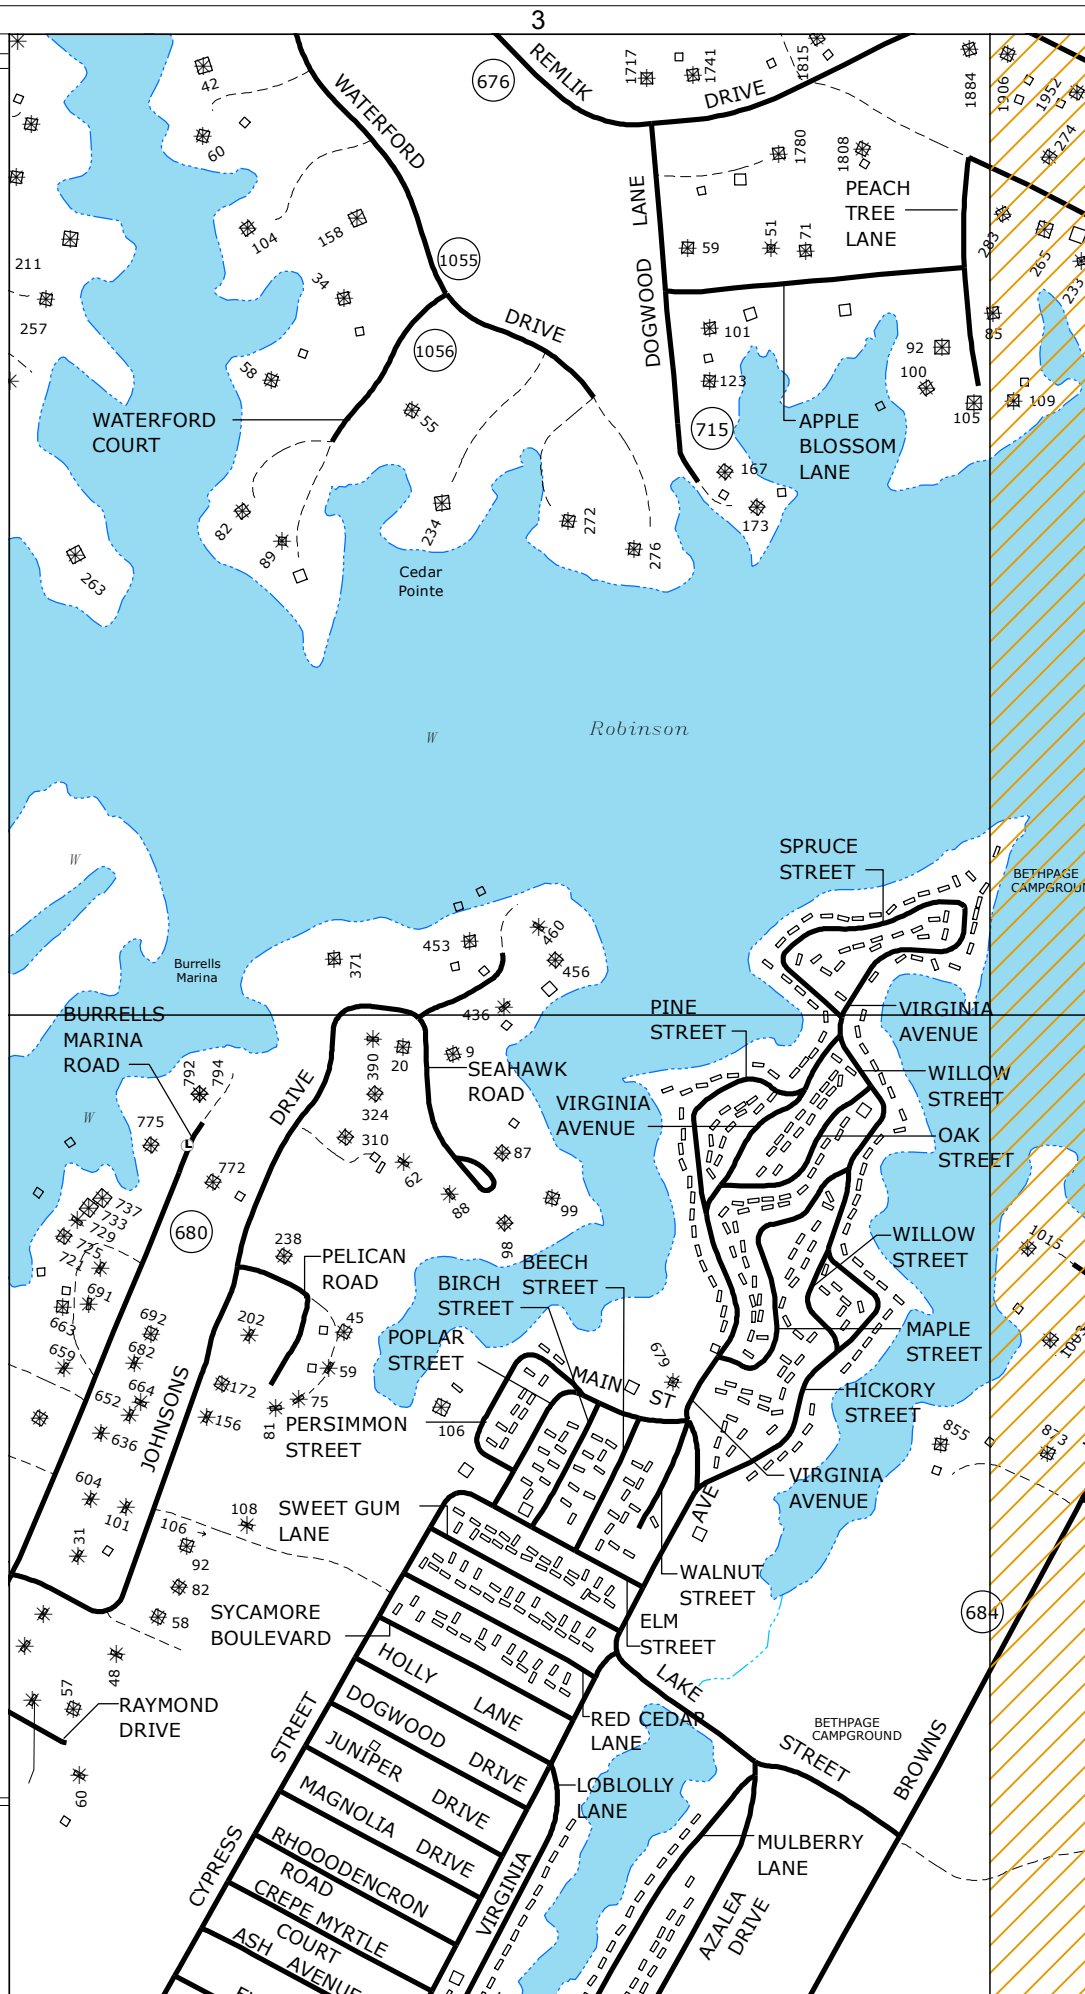

NOTE:
 SEE INSTRUCTION PAGE
 FOR MAP SYMBOLS.

MAP LOCATION

MATCHING
 INSERT SHEETS

-	-	-
-	26-2	-
-	26-4	27-3

9-1-1 PLANIMETRIC MAP OF
 MIDDLESEX
 VIRGINIA

SHEET NO.

26-2

NOTE:
SEE INSTRUCTION PAGE
FOR MAP SYMBOLS.

MAP LOCATION

MATCHING
INSERT SHEETS

-	-	-
-	26-2	-
-	26-4	27-3

B

9-1-1 PLANIMETRIC MAP OF
MIDDLESEX
VIRGINIA

SHEET NO.

26-2