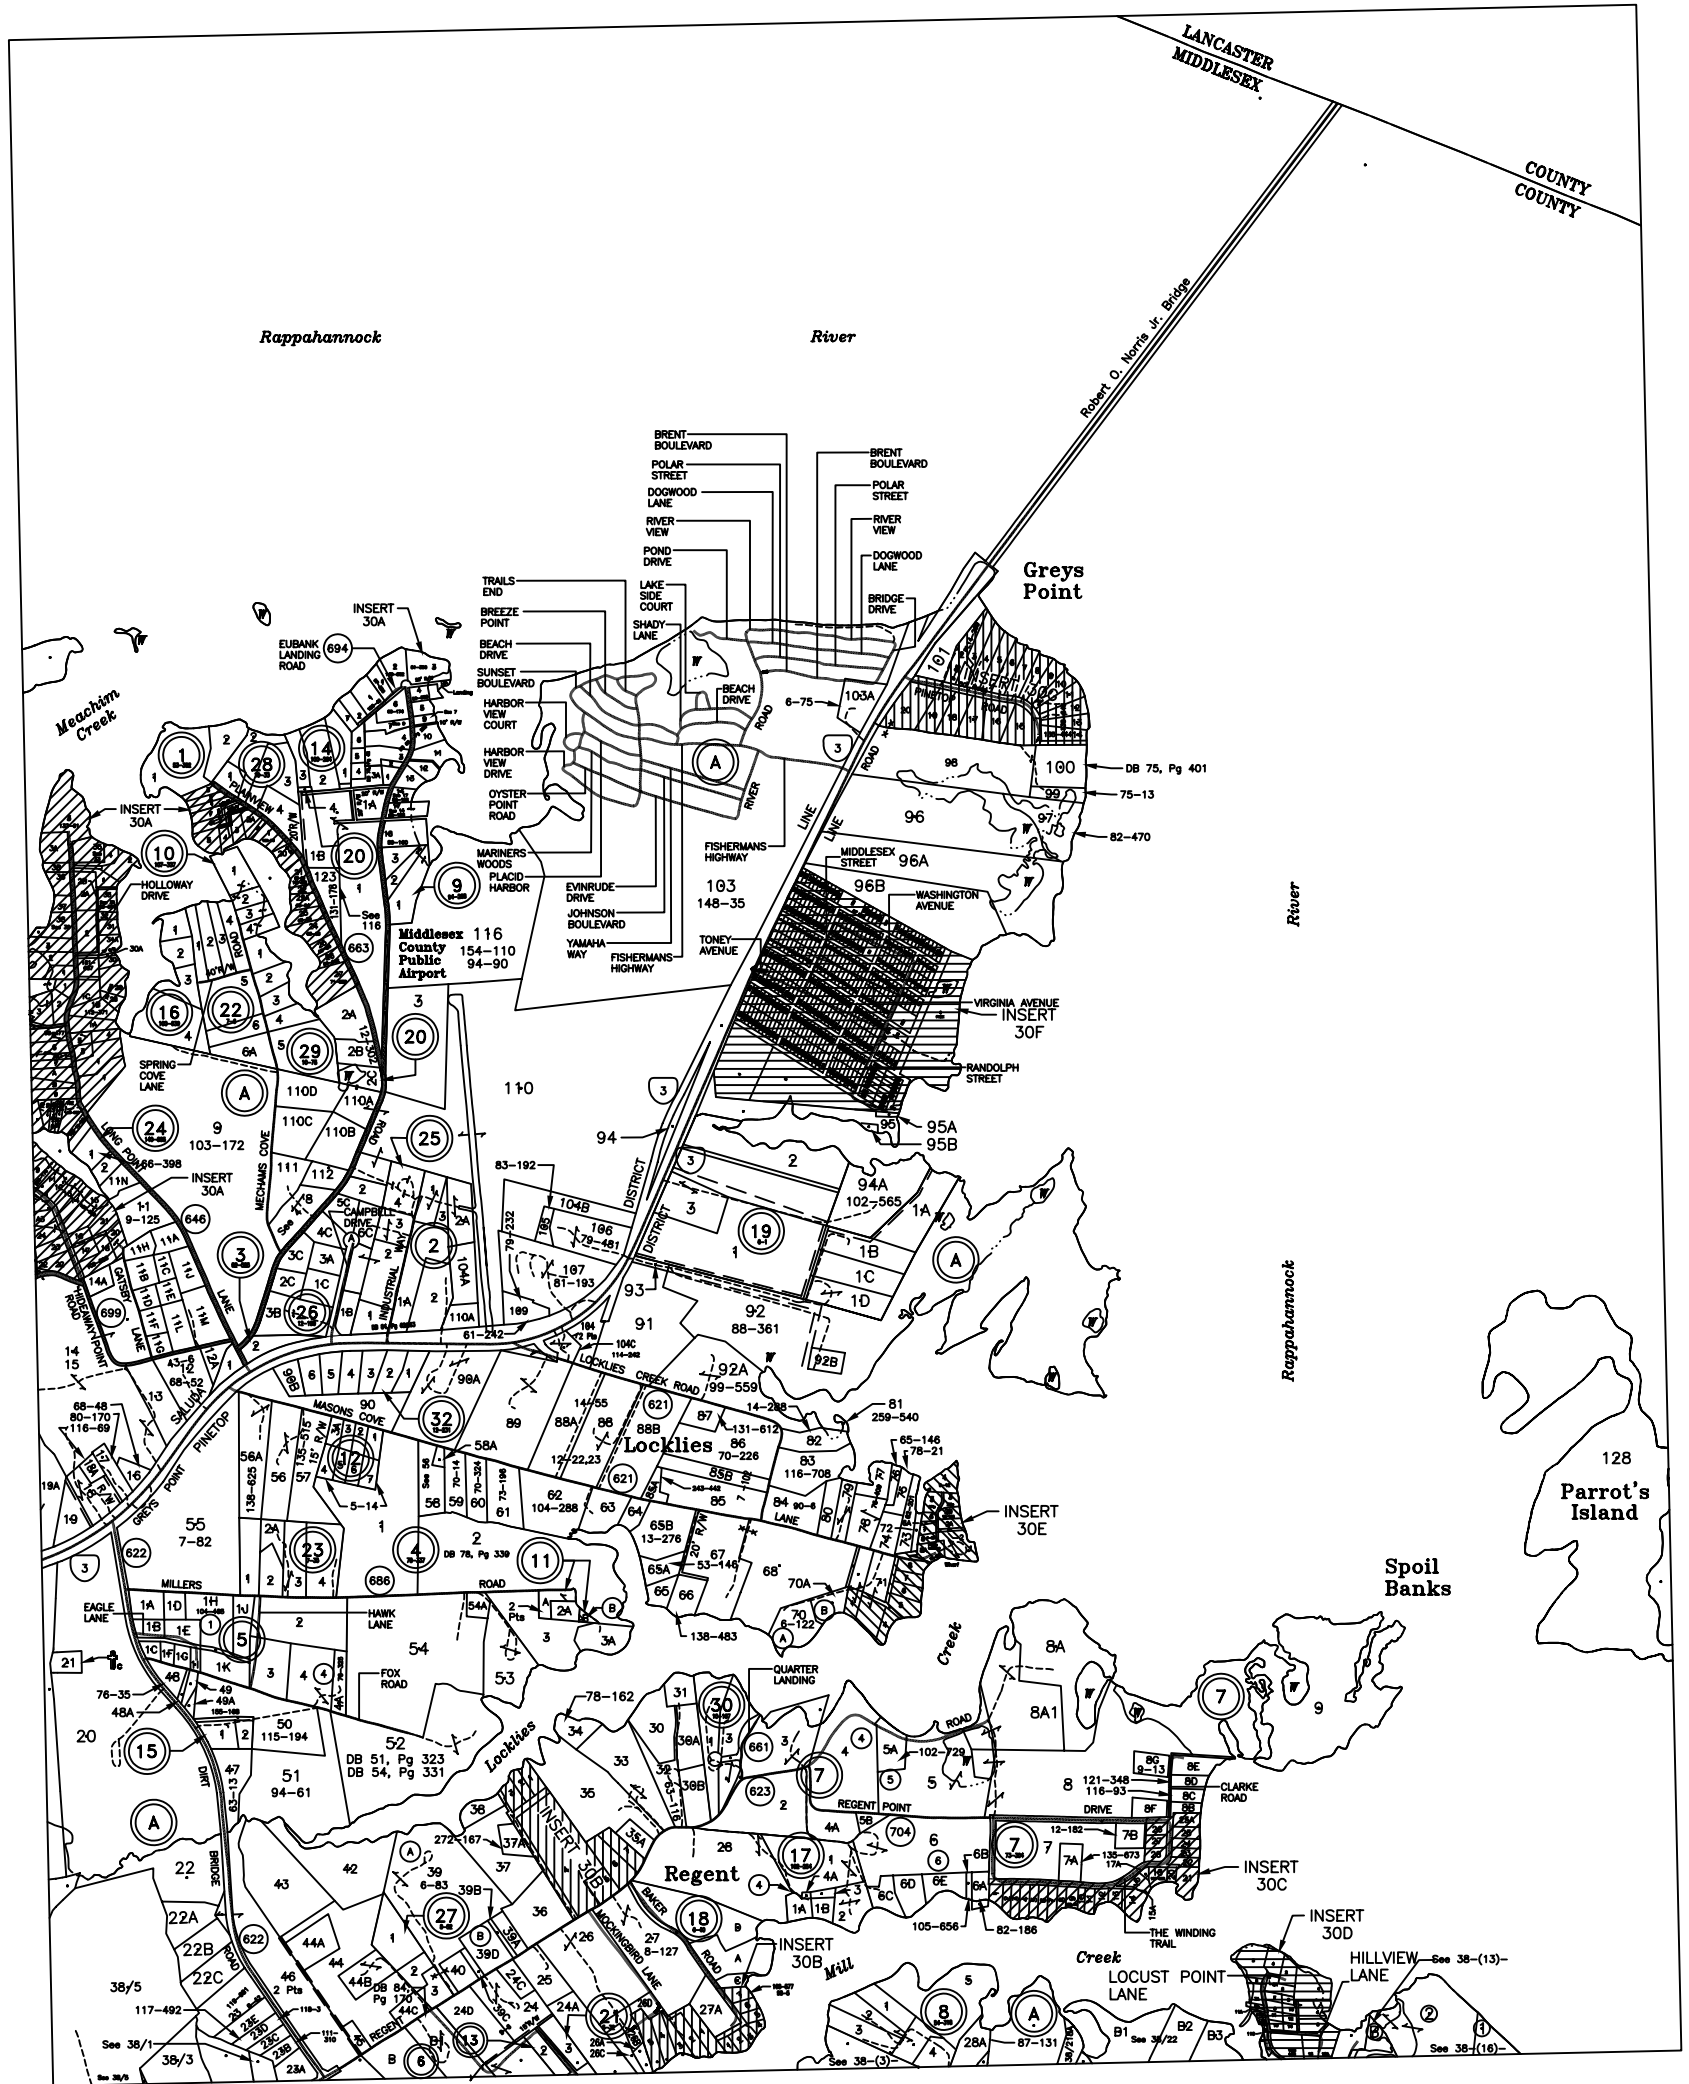

MIDDLESEX COUNTY

600 0 600 1200 1800 FT
SCALE IN FEET

22	23	-
29	30	31
37	38	39

MATCHING SHEETS

PINETOP DISTRICT
SALUDA

SECTION 30

REVISED: