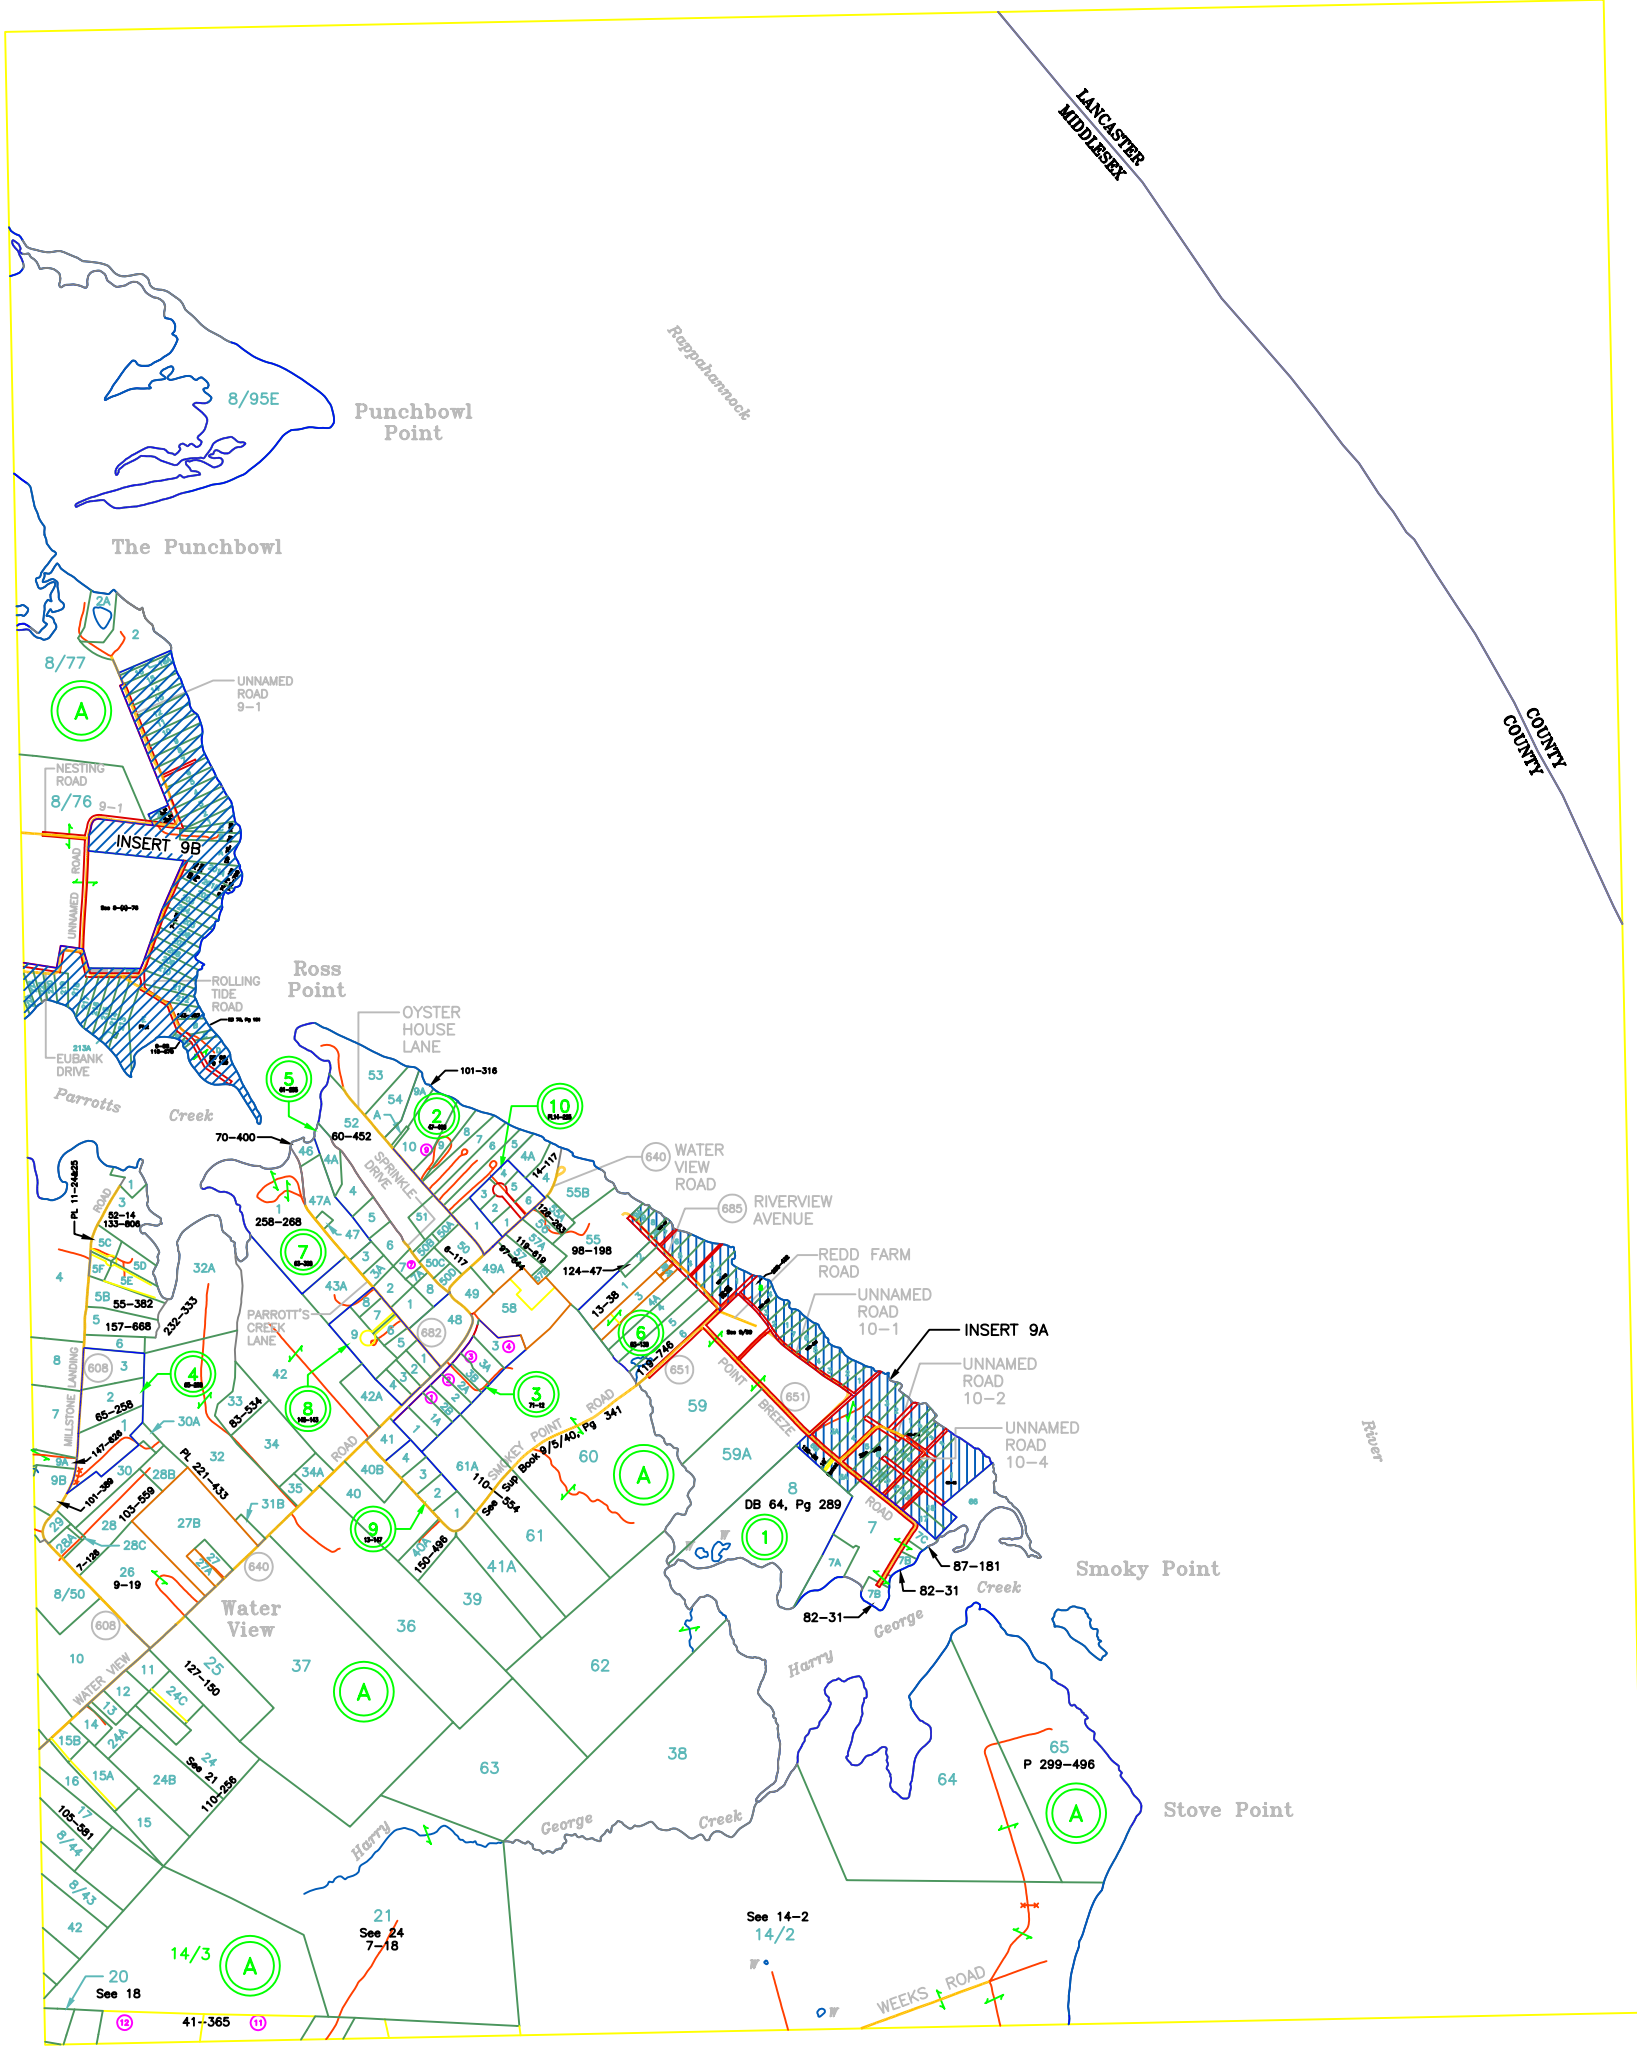

MIDDLESEX COUNTY

600 0 600 1200 1800 FT
SCALE IN FEET

3	4	-
8	9	10
13	14	15

MATCHING SHEETS

JAMAICA DISTRICT

SECTION 9

REVISED: