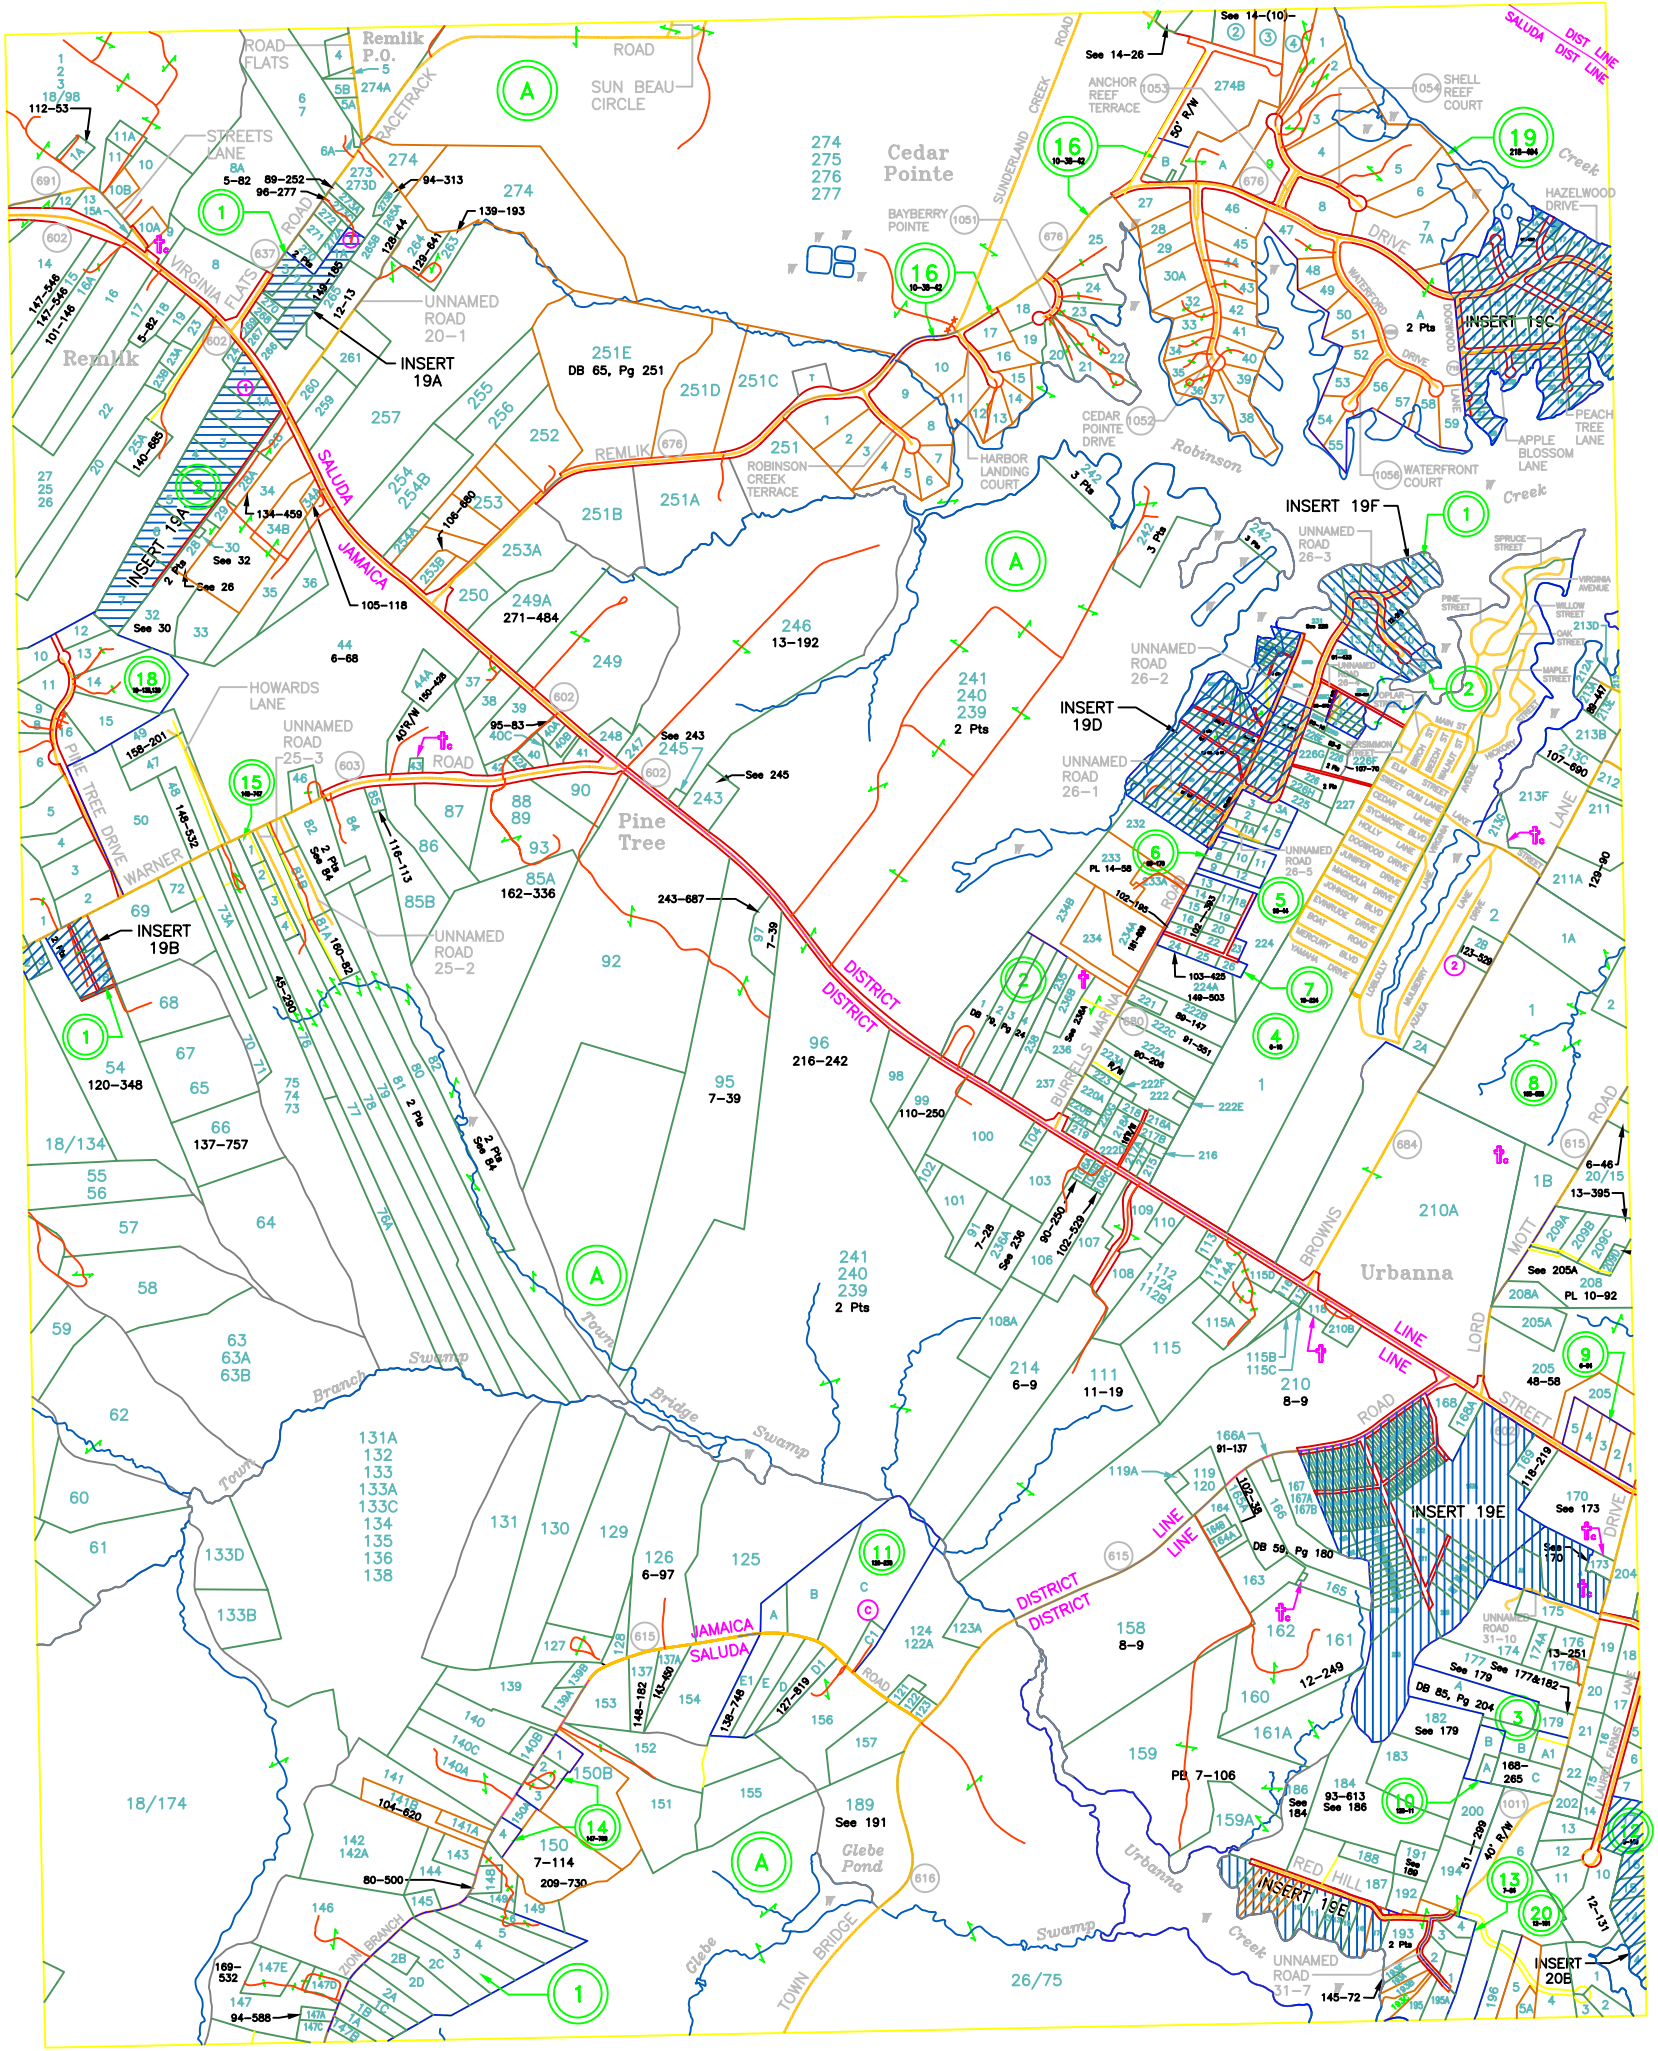

# MIDDLESEX COUNTY

0 600 1200 1800 FT  
SCALE IN FEET

13	14	15
18	19	20
25	26	27

MATCHING SHEETS

JAMAICA DISTRICT  
SALUDA

SECTION 19

REVISED: