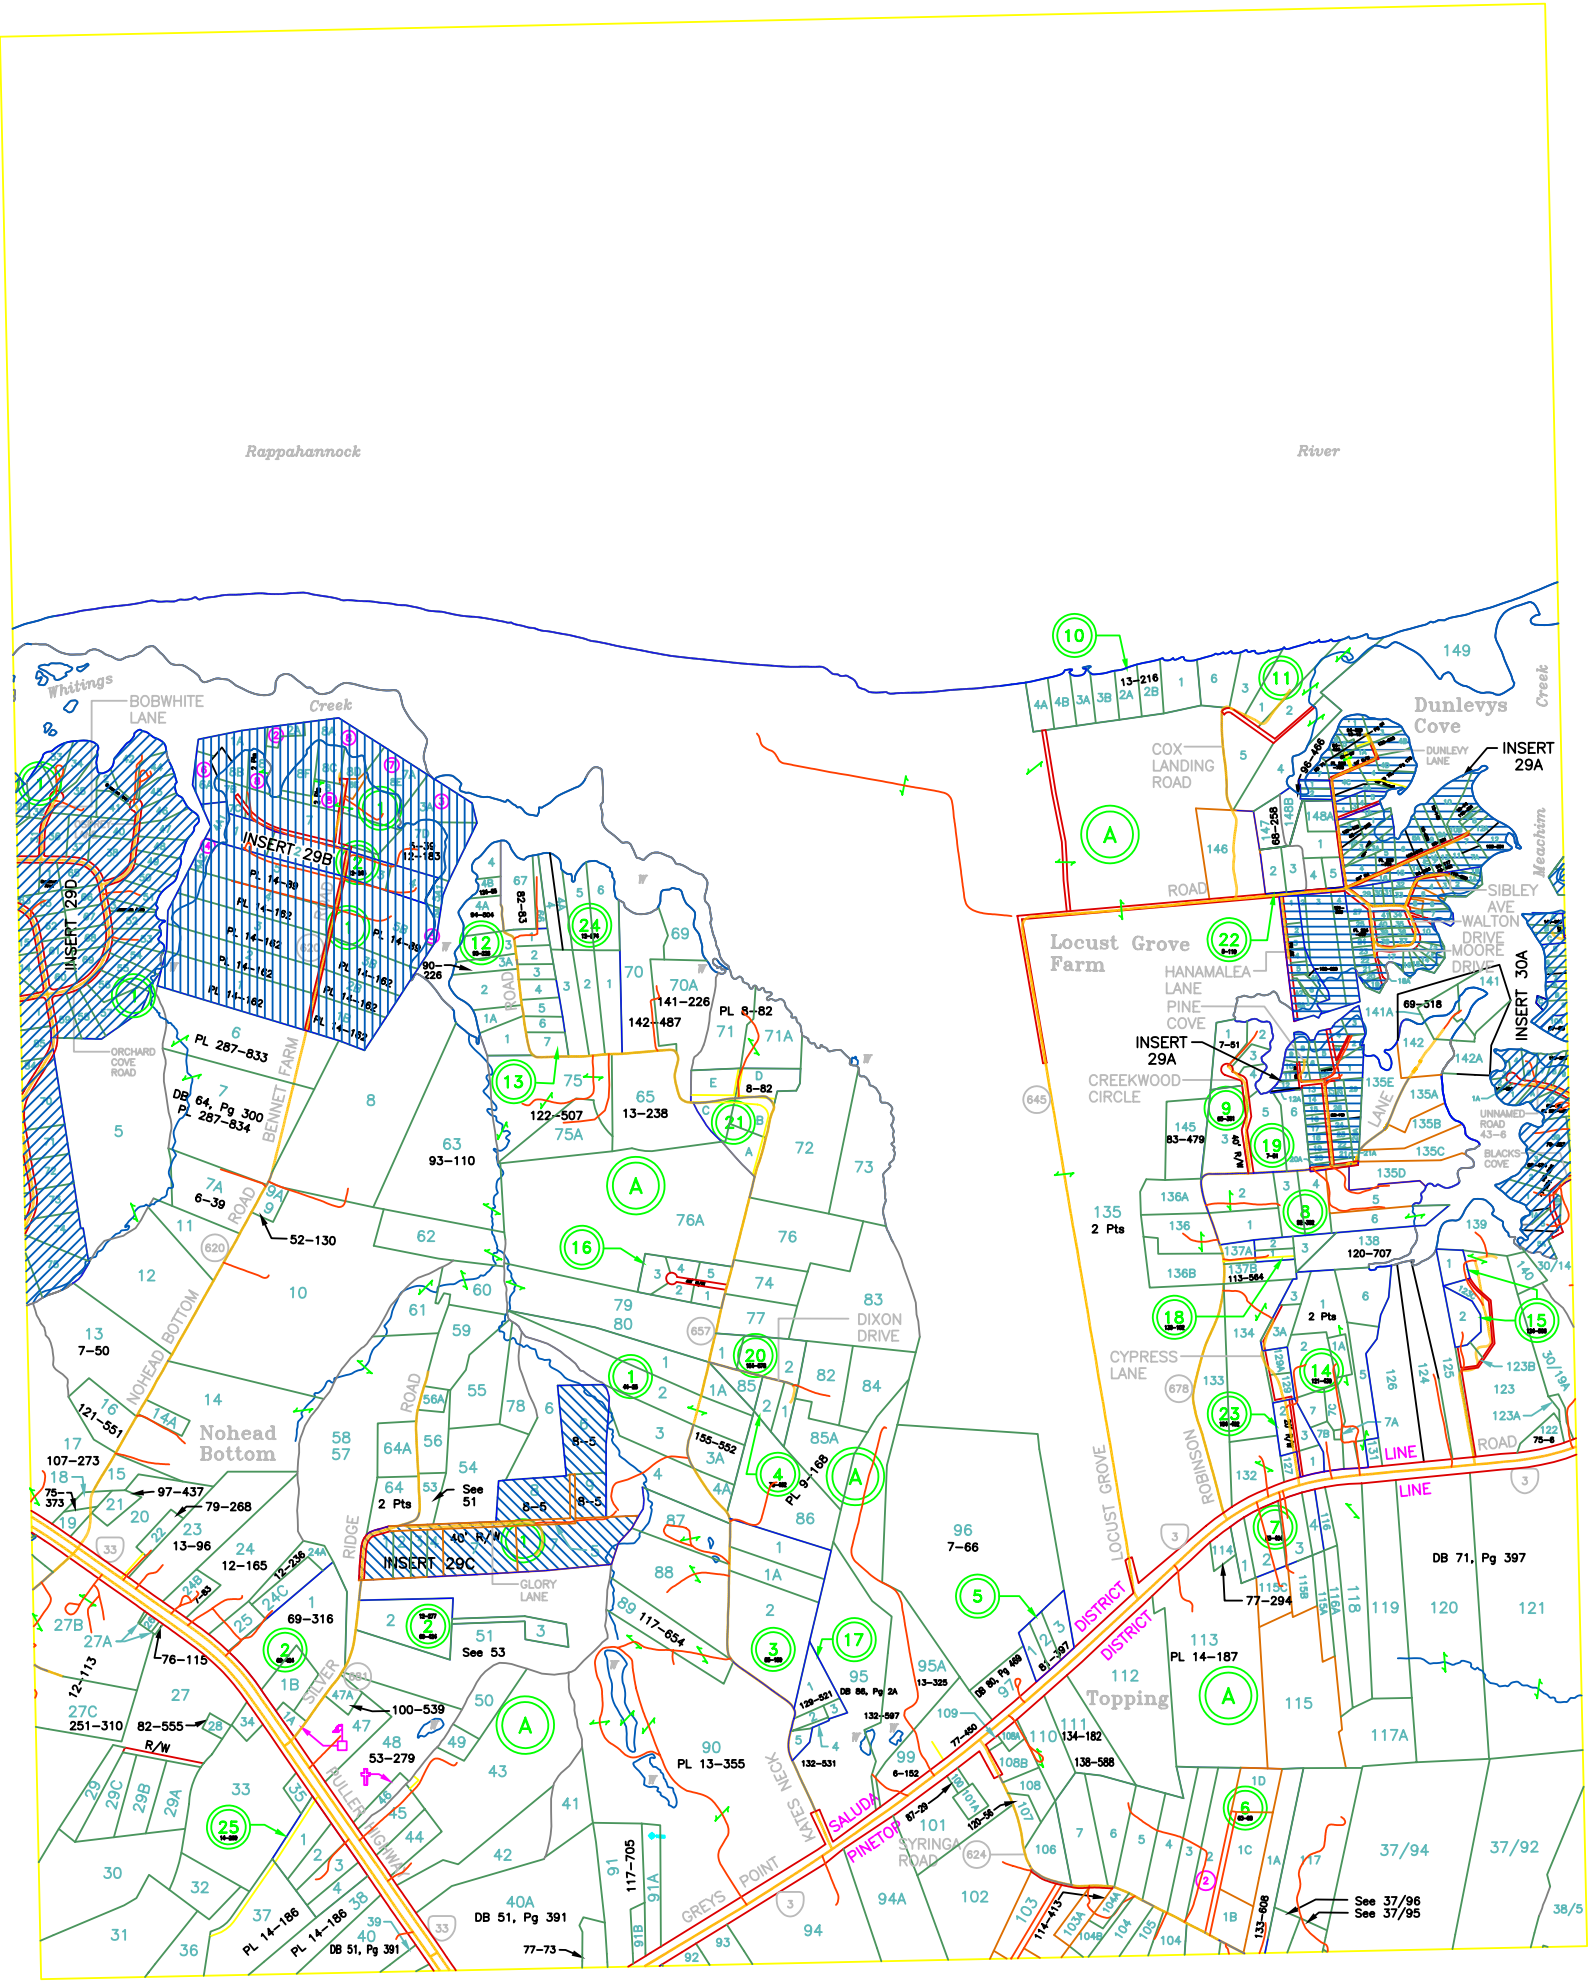

MIDDLESEX COUNTY

600 0 600 1200 1800 FT
SCALE IN FEET

21	22	23
28	29	30
36	37	38

MATCHING SHEETS

SALUDA DISTRICT
PINETOP

SECTION 29

REVISED: