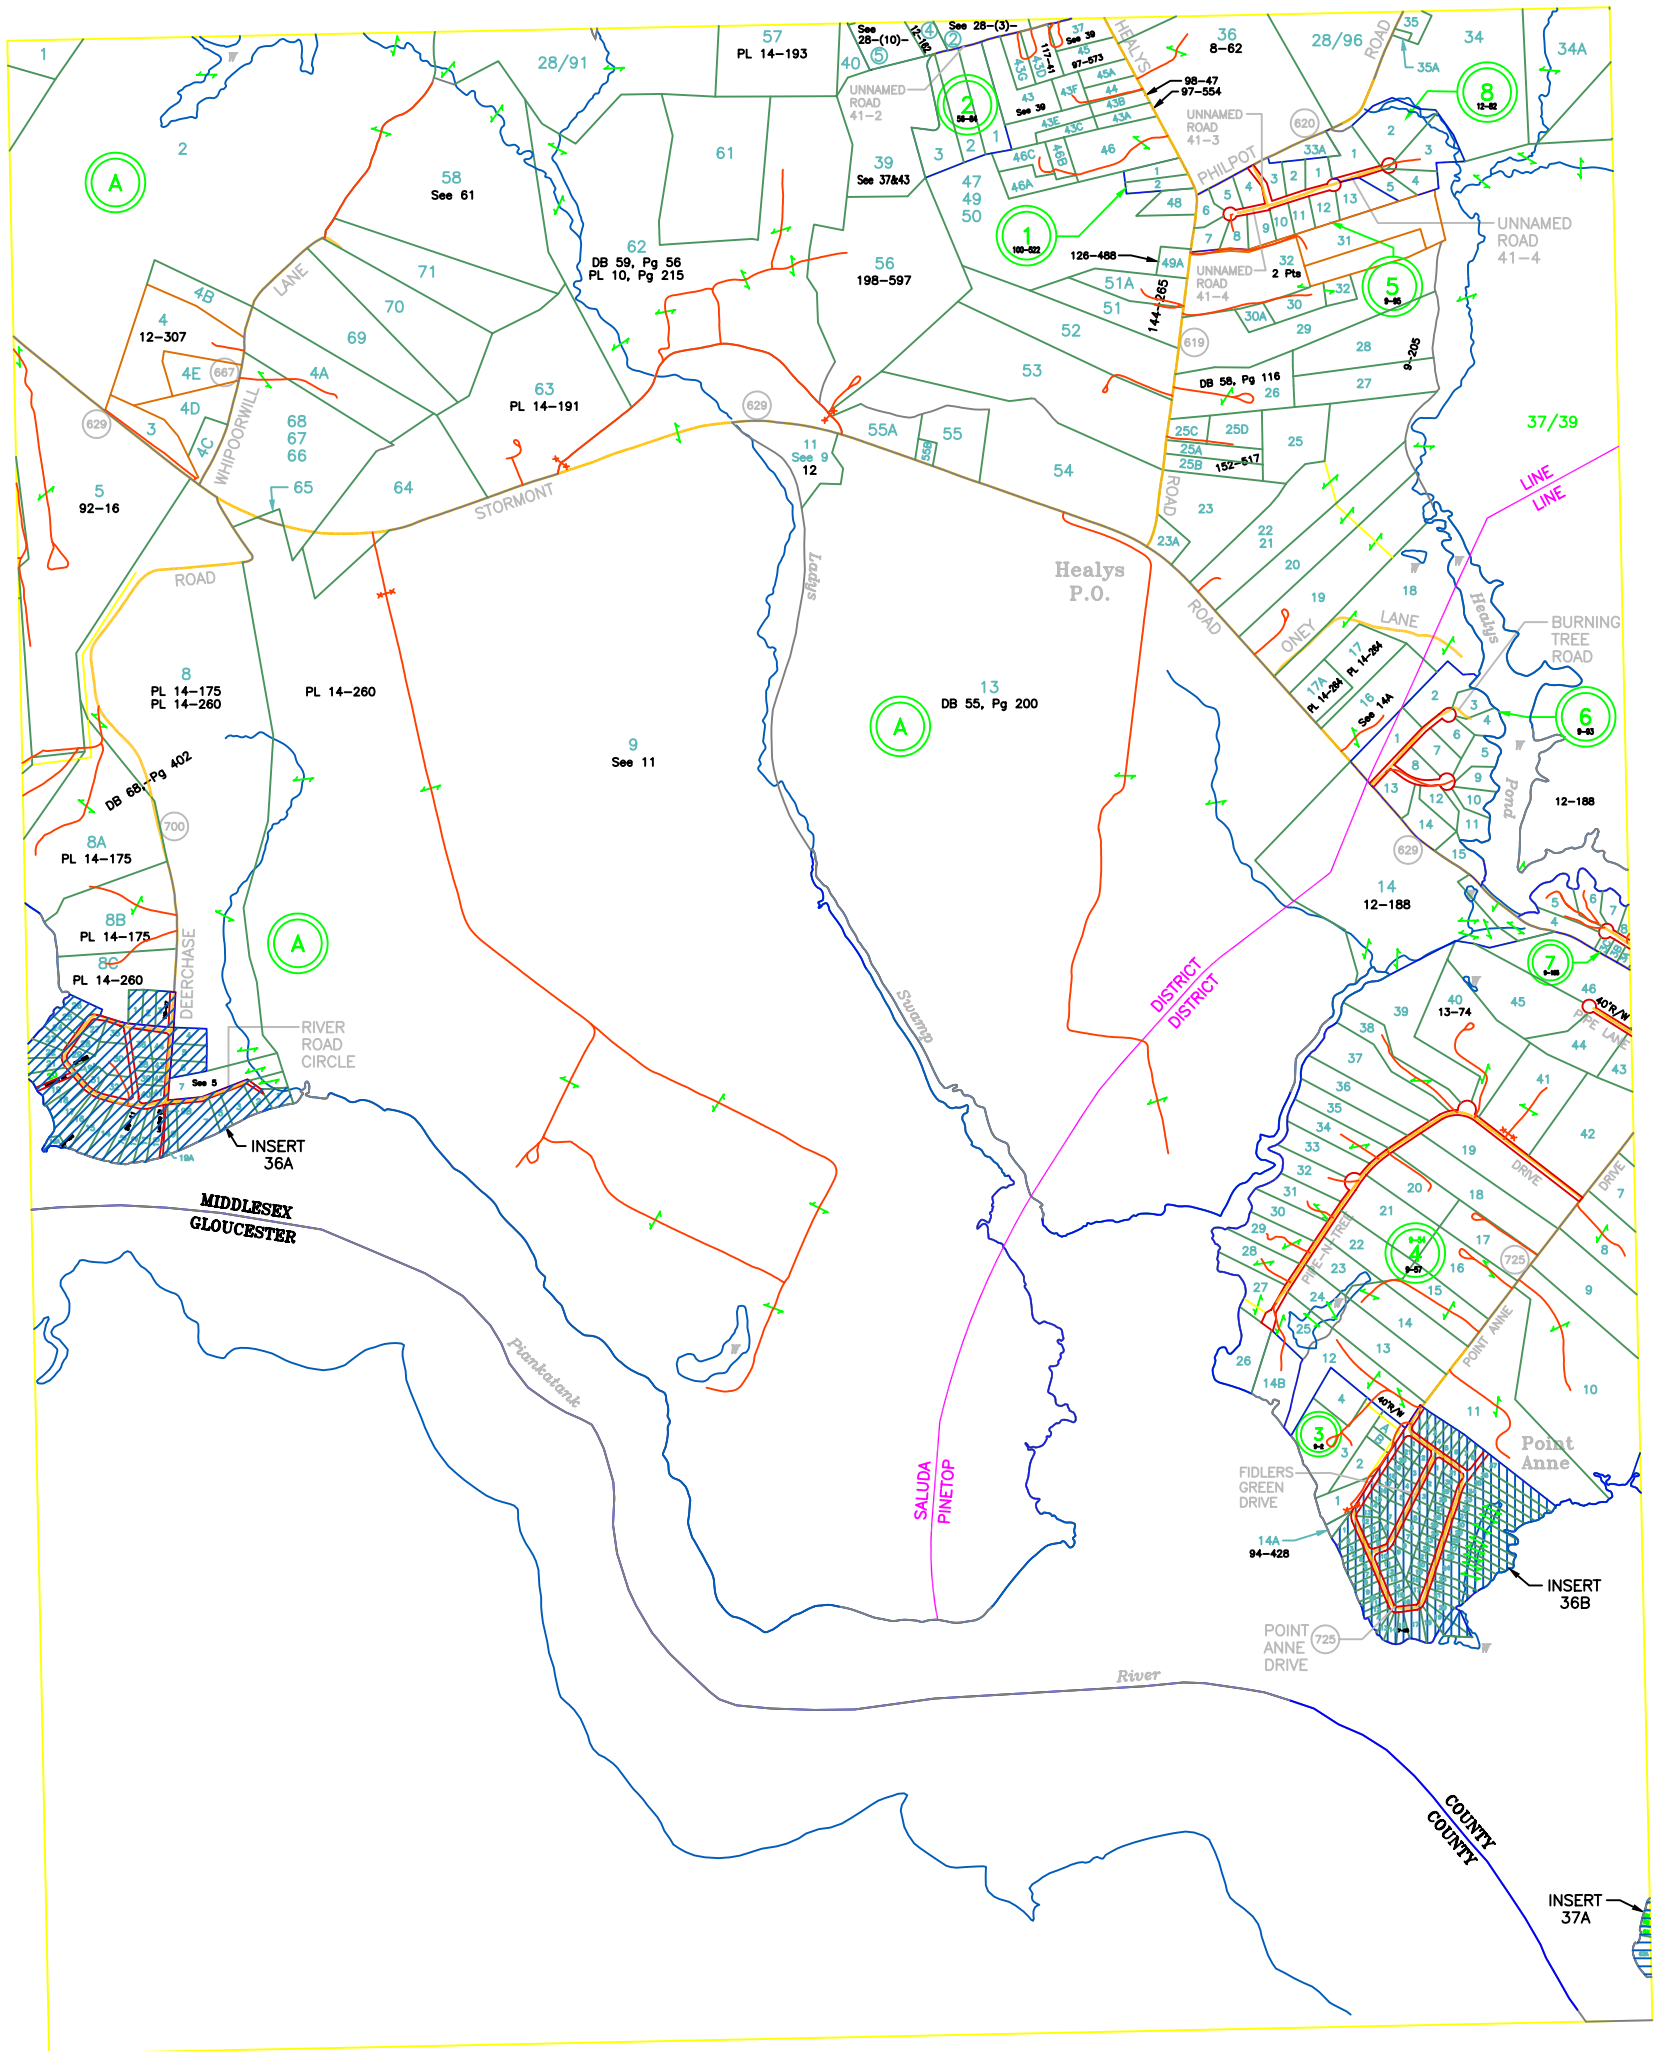

MIDDLESEX COUNTY

27	28	29
35	36	37
-	-	42

MATCHING SHEETS

SALUDA DISTRICT
PINETOP

SECTION 36

REVISED: