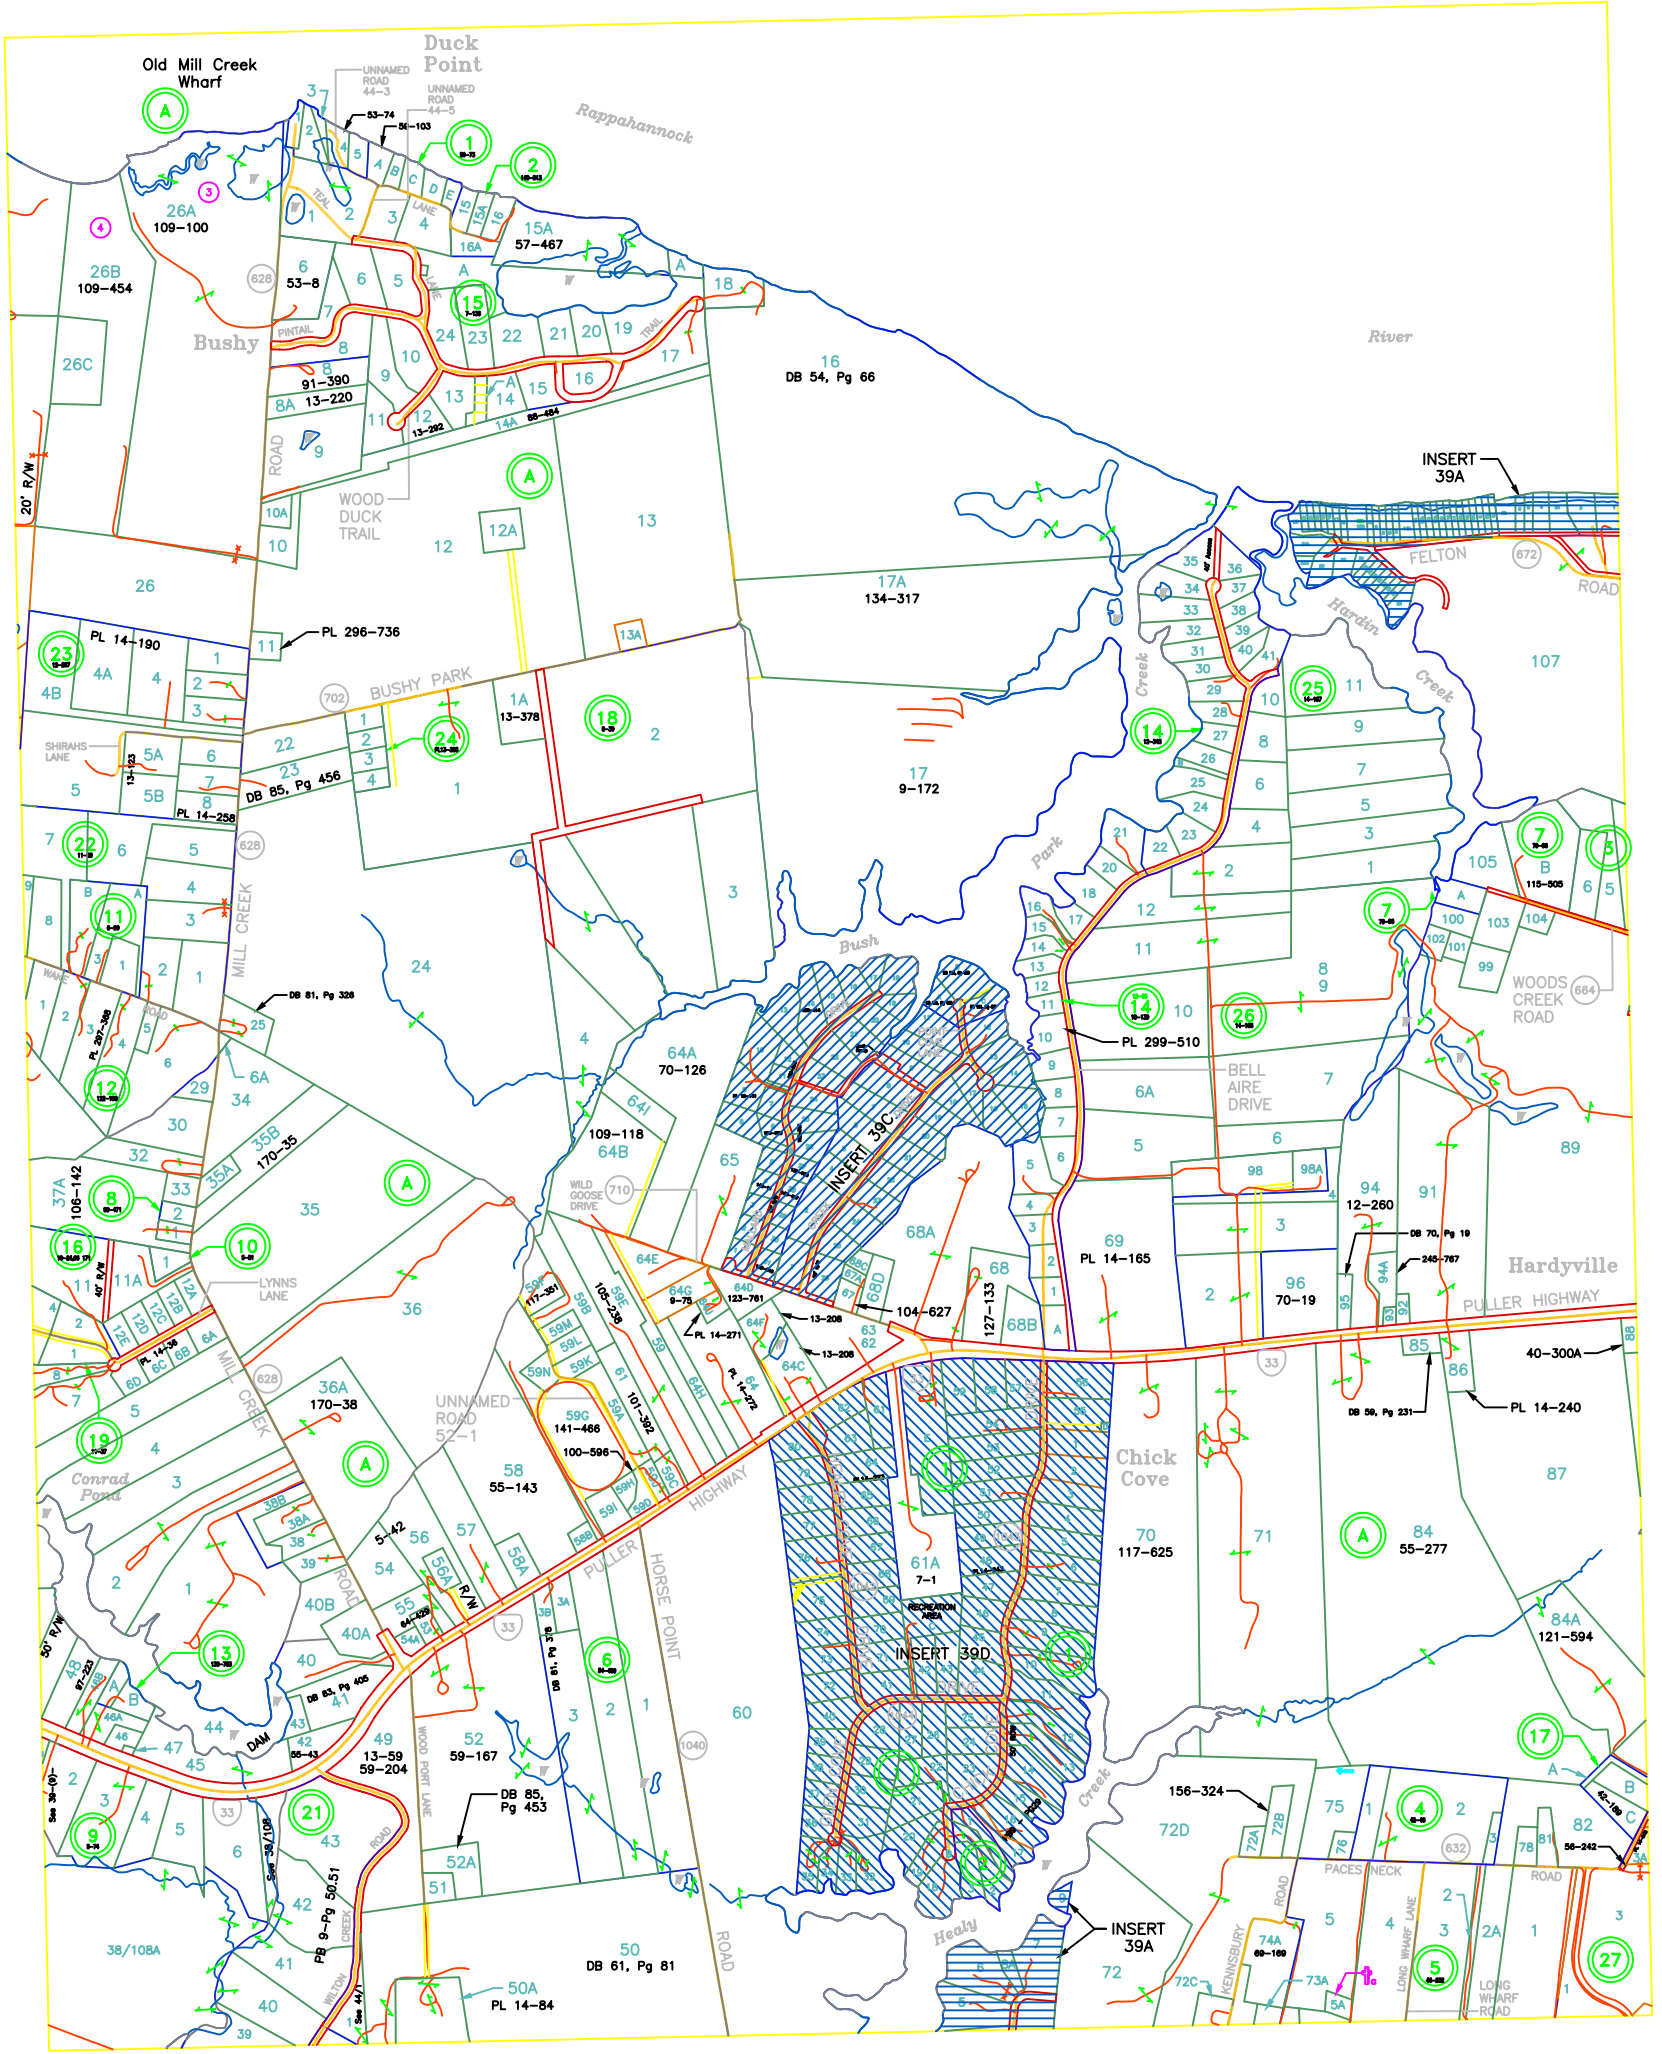

MIDDLESEX COUNTY

0 600 1200 1800 FT
SCALE IN FEET

30	31	32
38	39	40
43	44	45

MATCHING SHEETS

PINETOP DISTRICT

SECTION 39

REVISED: