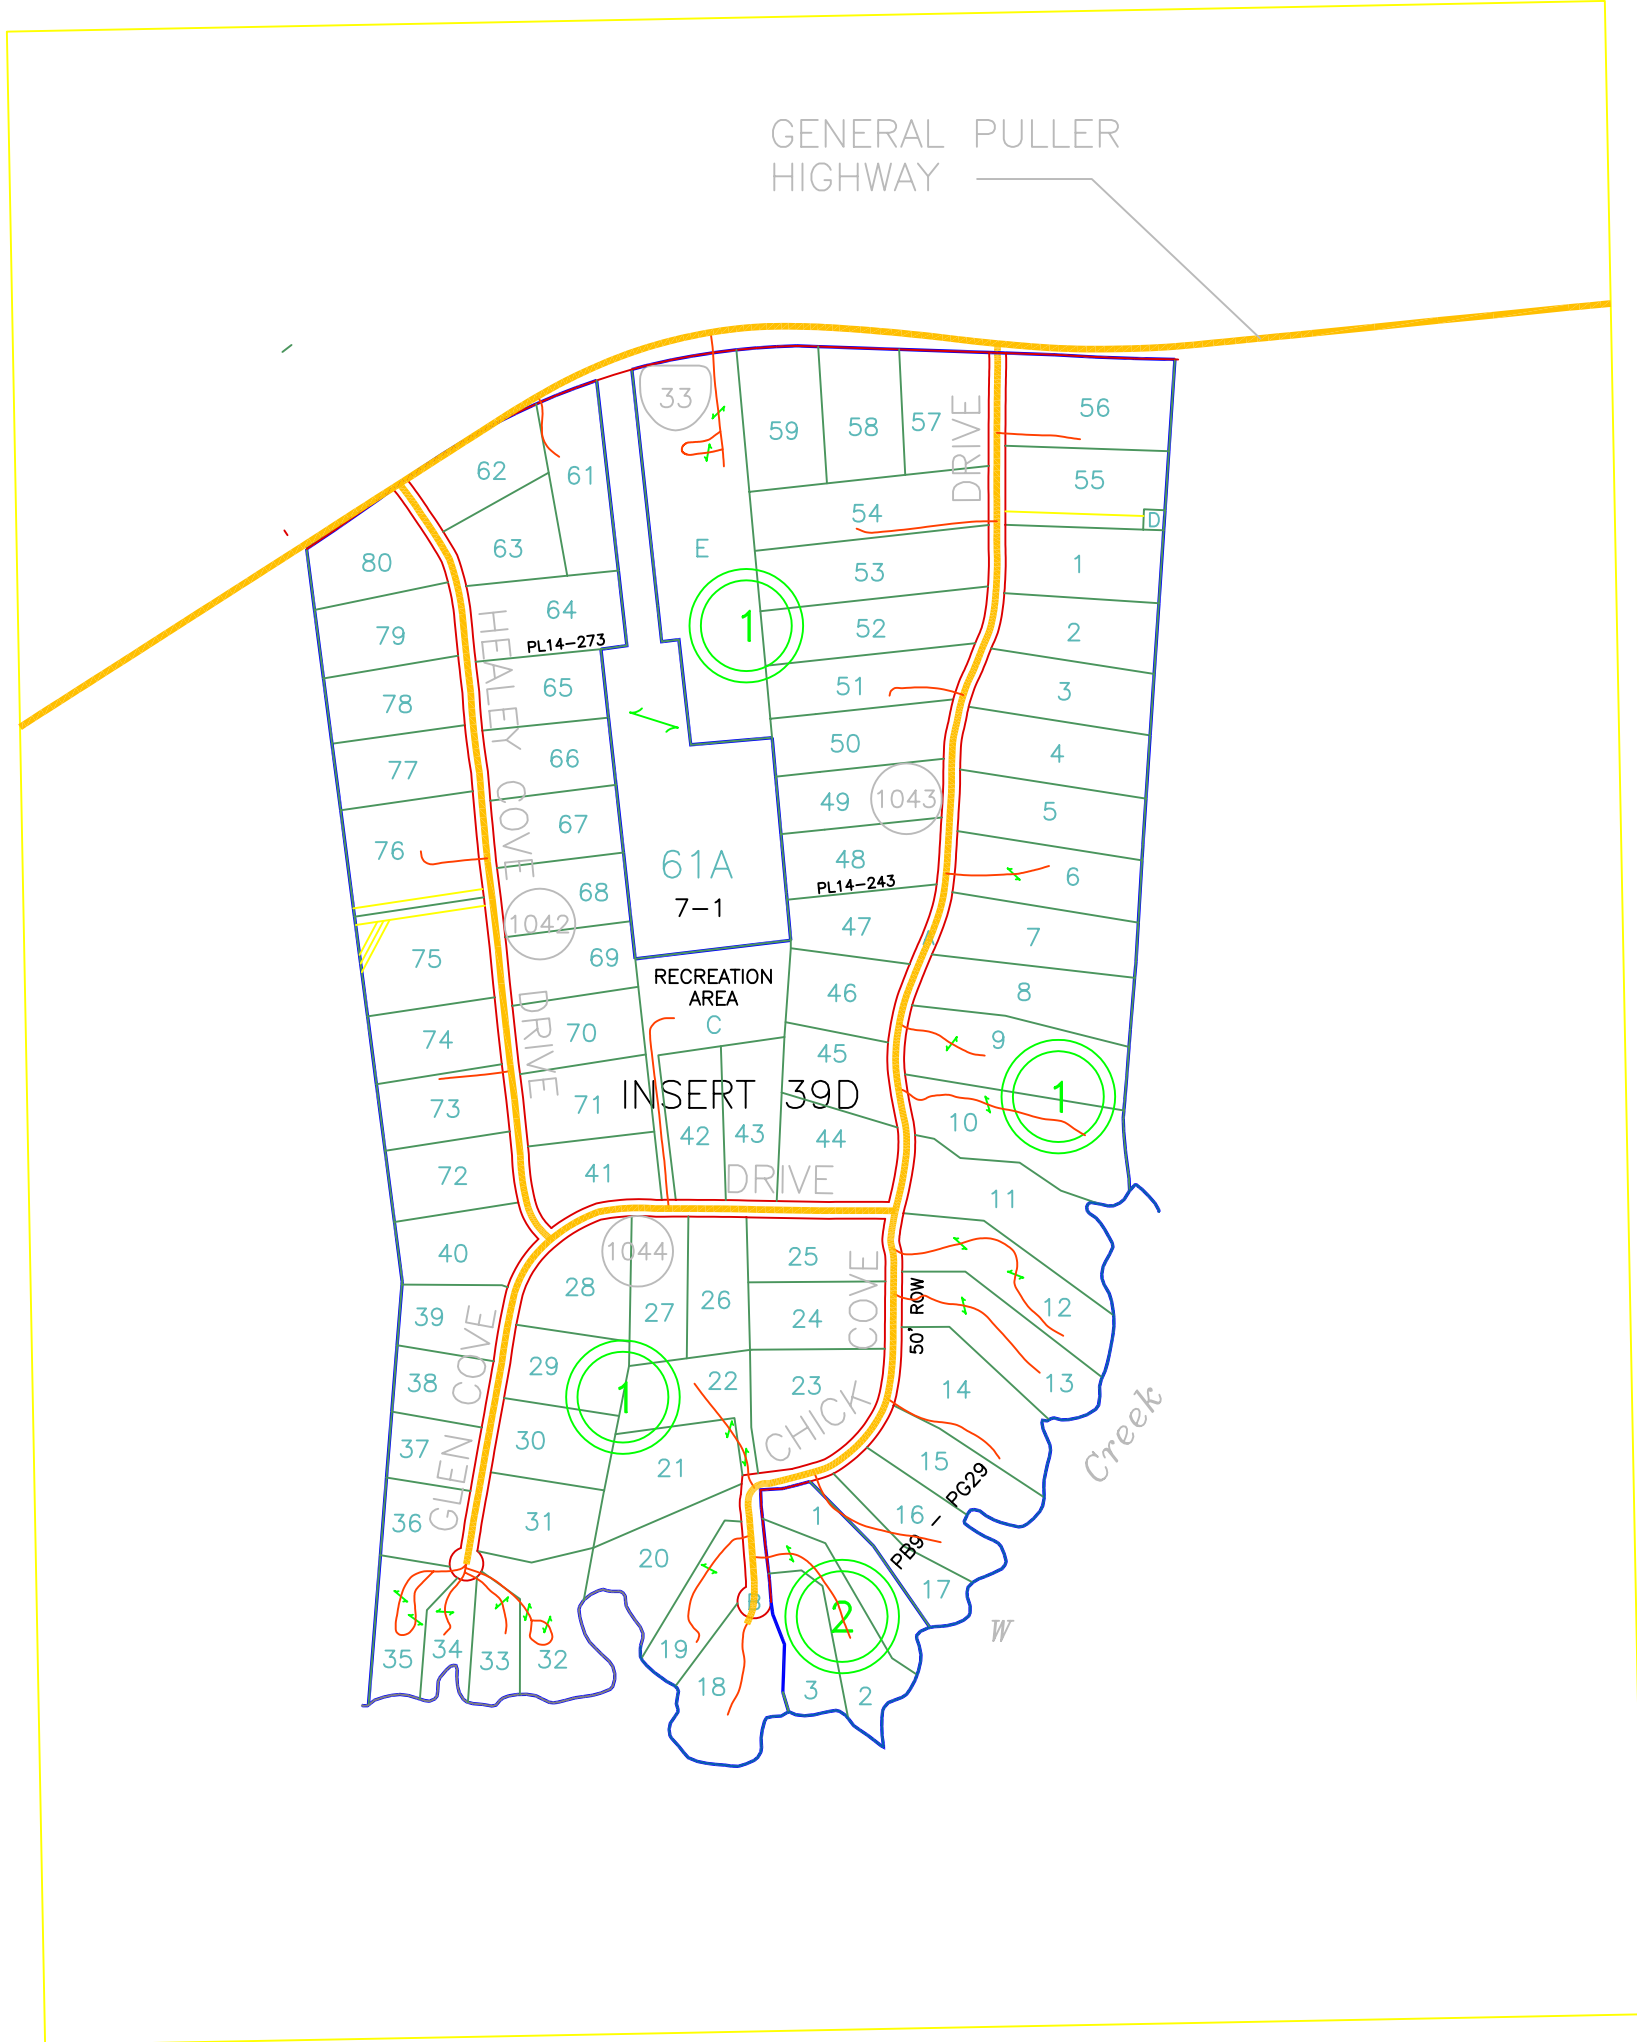

MIDDLESEX COUNTY

GENERAL PULLER
HIGHWAY

REVISED: DATE

REV1 REV2 REV3 REV4 REV5

SECTION
INSERT

39D