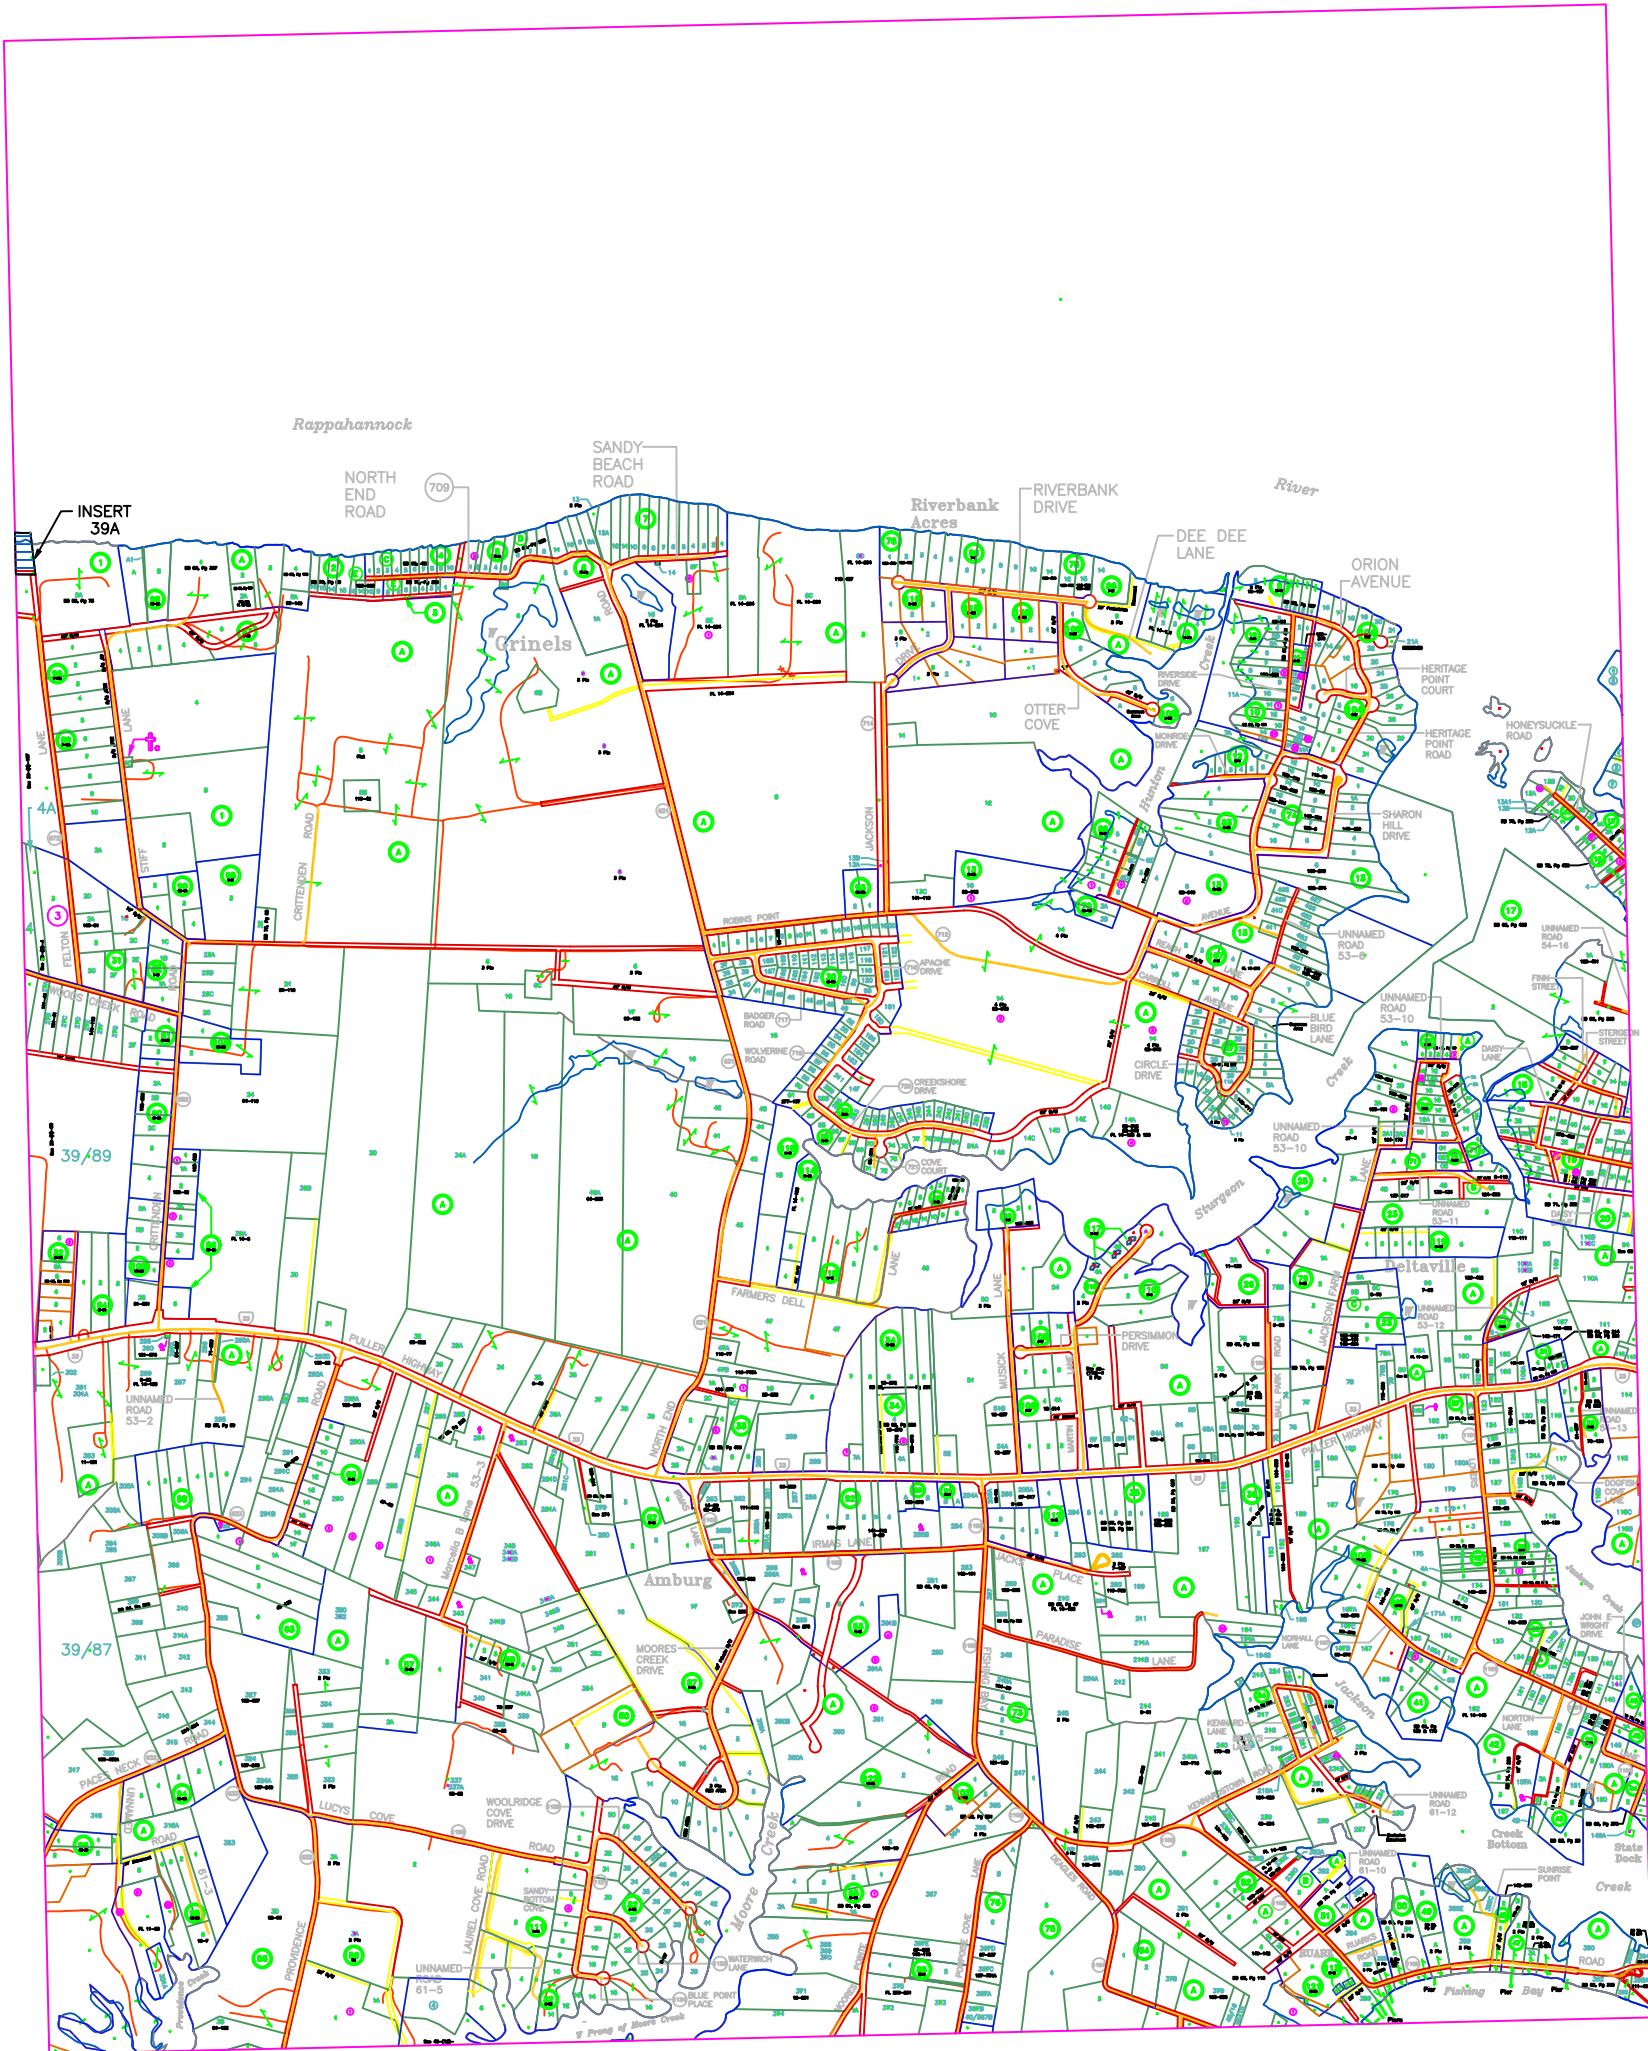

MIDDLESEX COUNTY

31	32	33
30	40	41
44	45	46

MATCHING SHEETS

PINETOP DISTRICT

SECTION 40

REVISED: