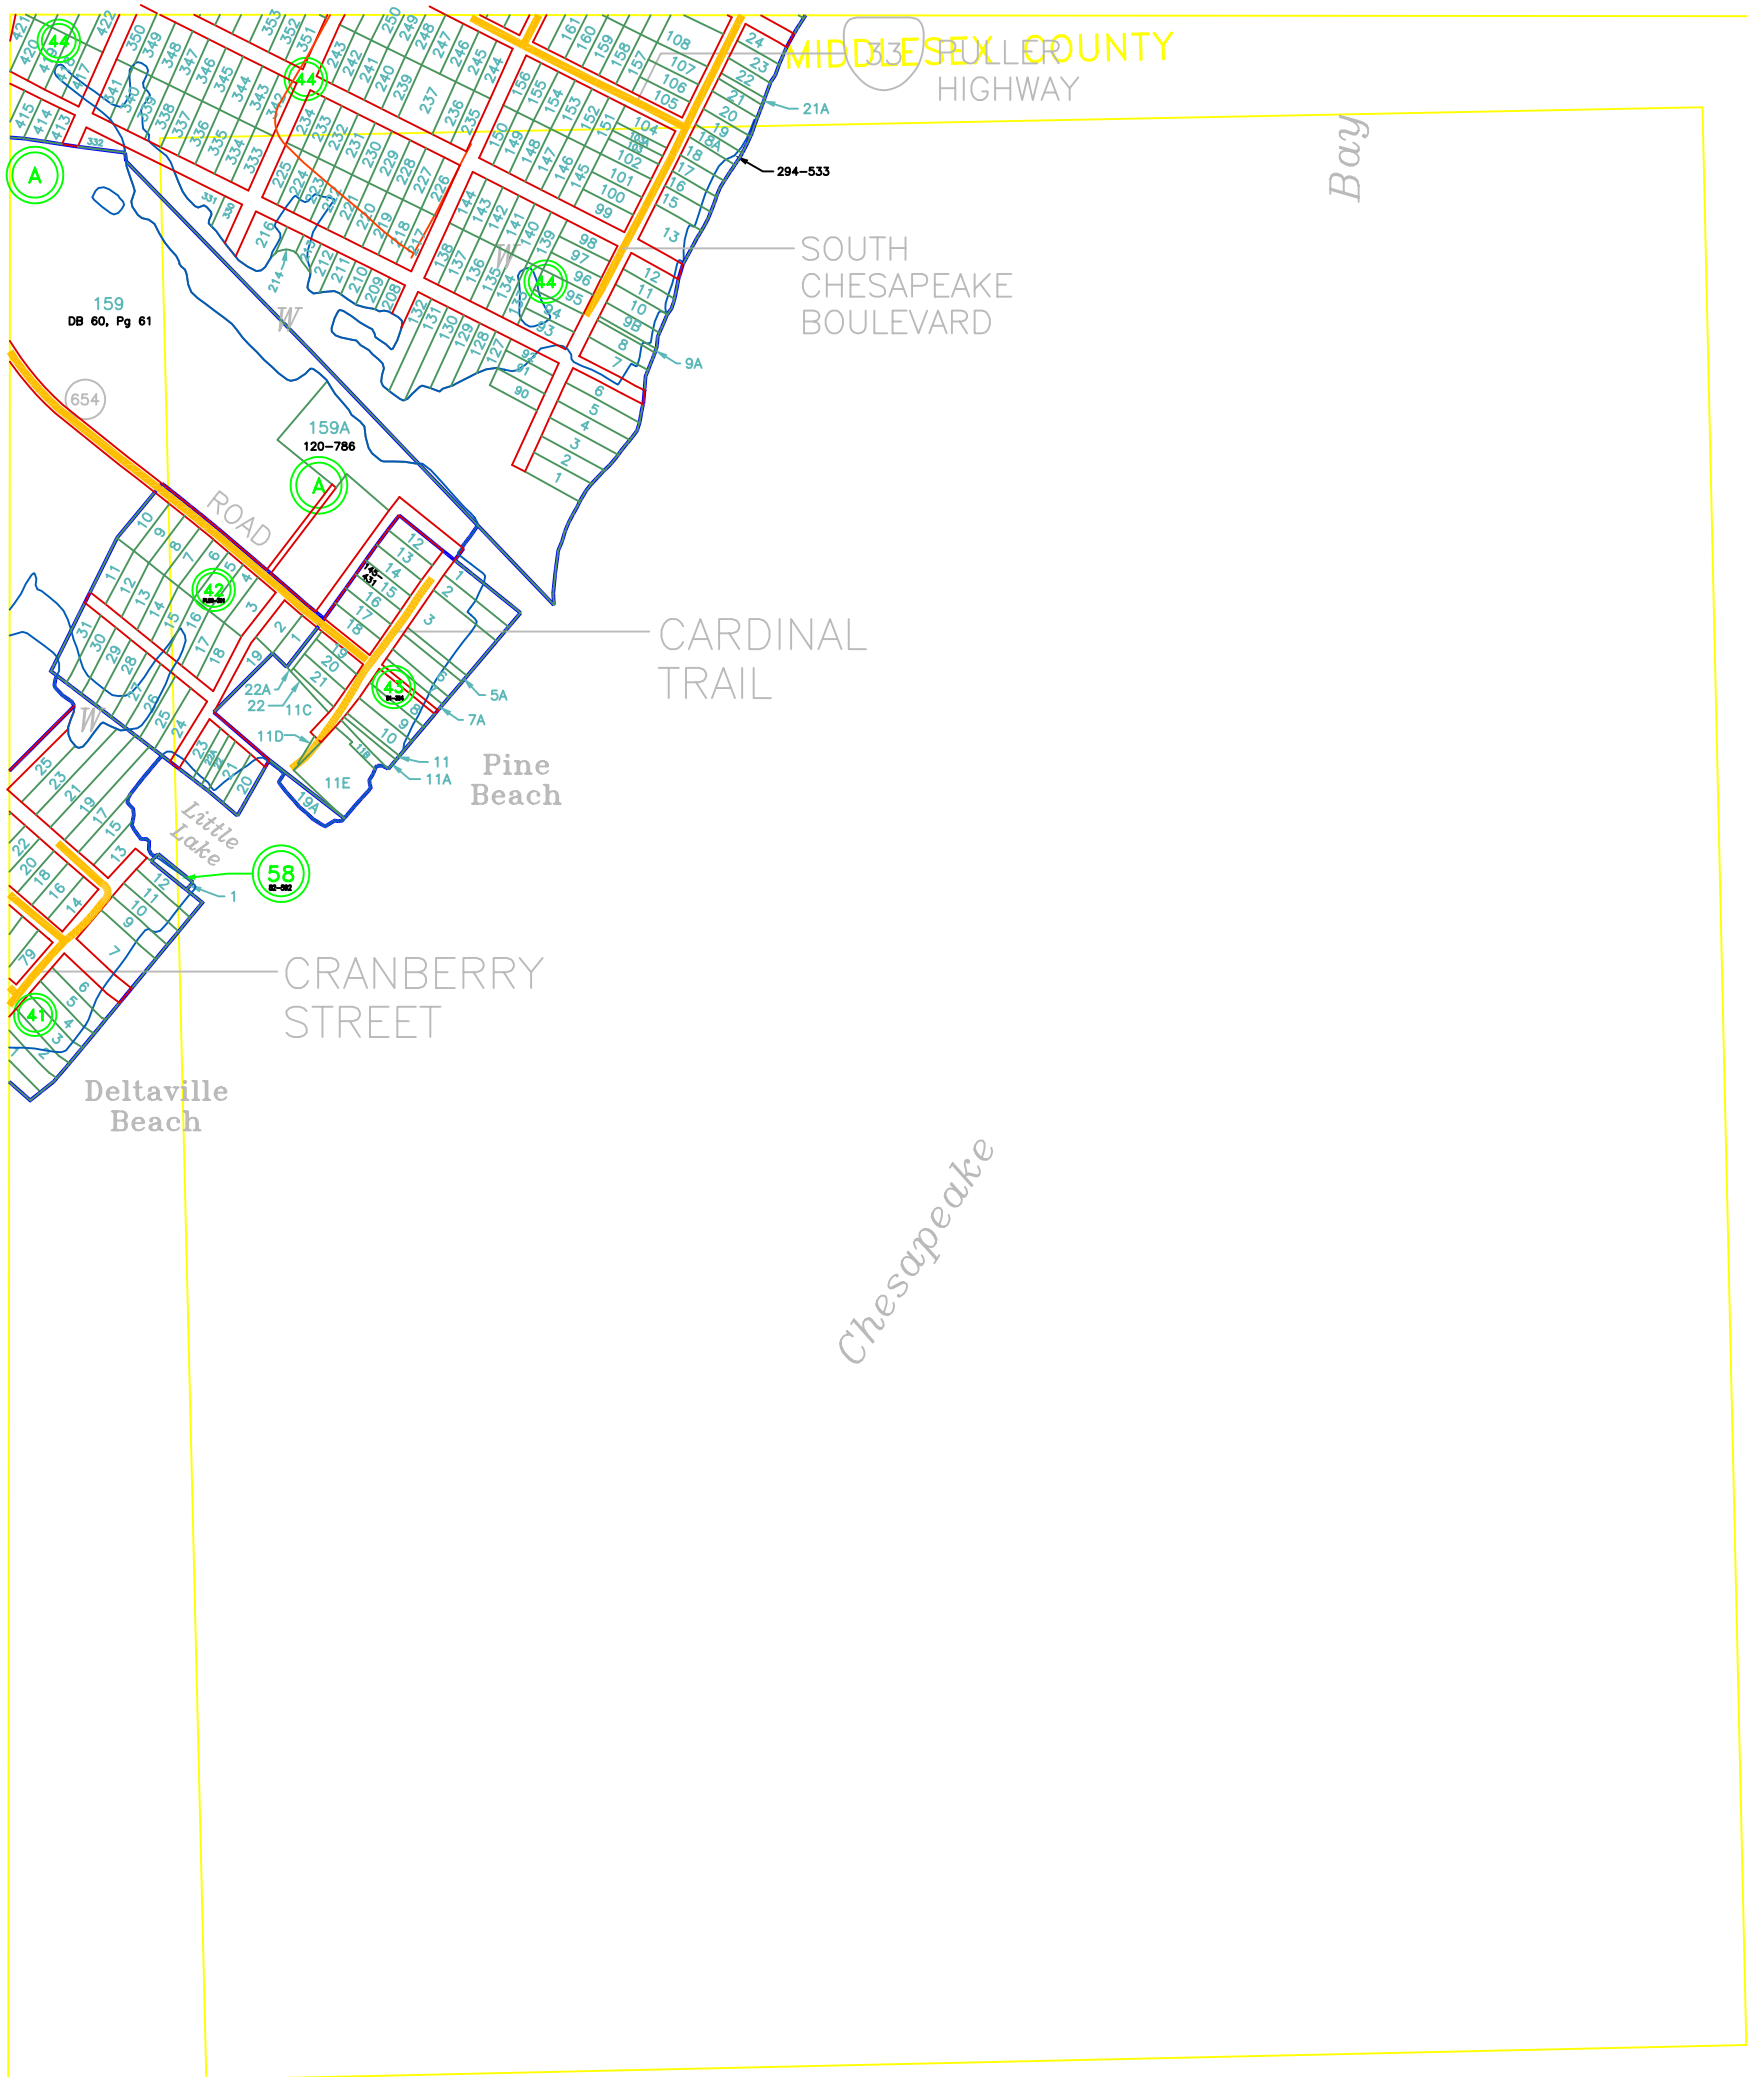

MIDDLESEX COUNTY  
HIGHLAND  
HIGHWAY

Bay

SOUTH  
CHESAPEAKE  
BOULEVARD

CARDINAL  
TRAIL

Pine  
Beach

CRANBERRY  
STREET

Deltaville  
Beach

Chesapeake

159  
DB 60, Pg 61

654

159A  
120-786

21A

294-533

9A

ROAD

11C