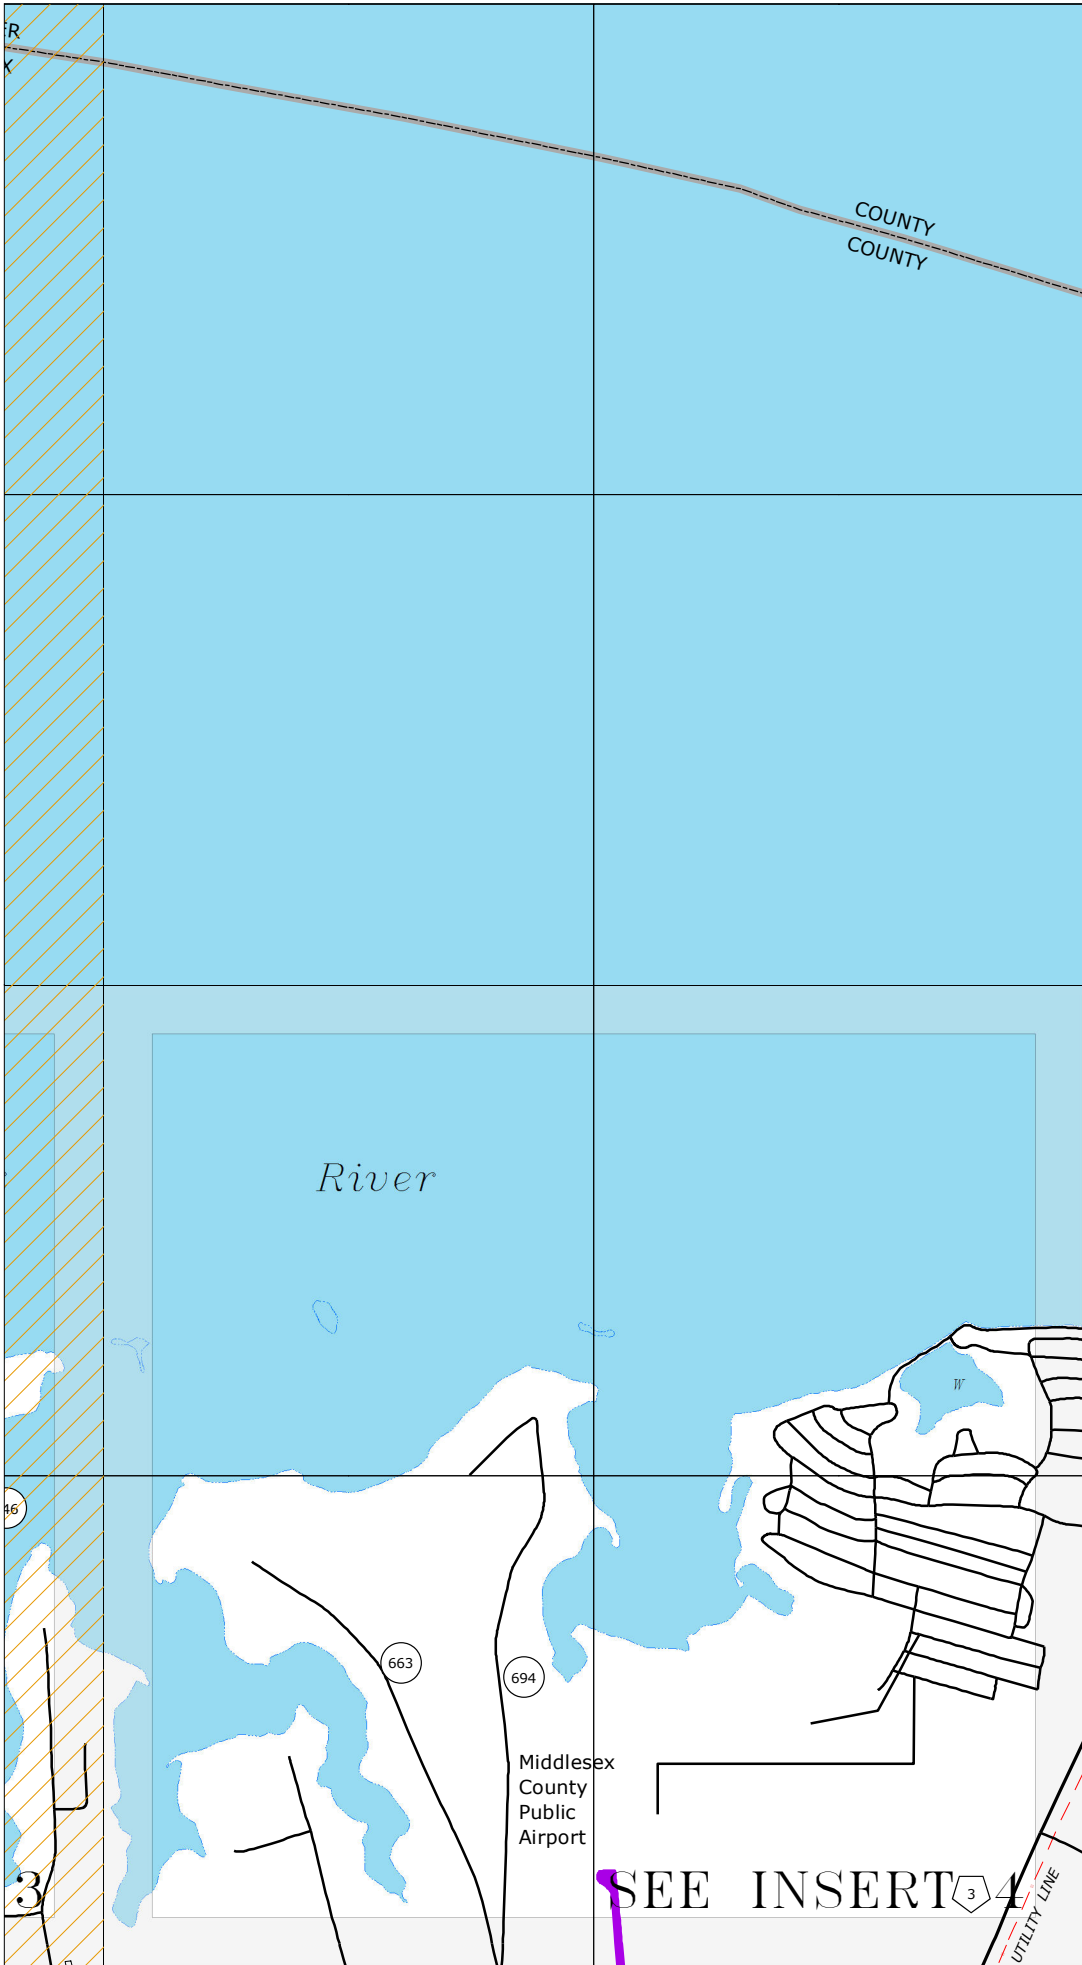

3

4

Printed: Sep 09, 2011
REVISION NOTES
MSAG, LLC.
Orange, Virginia 22960

COUNTY
COUNTY

A

NOTE:
SEE INSTRUCTION PAGE
FOR MAP SYMBOLS.