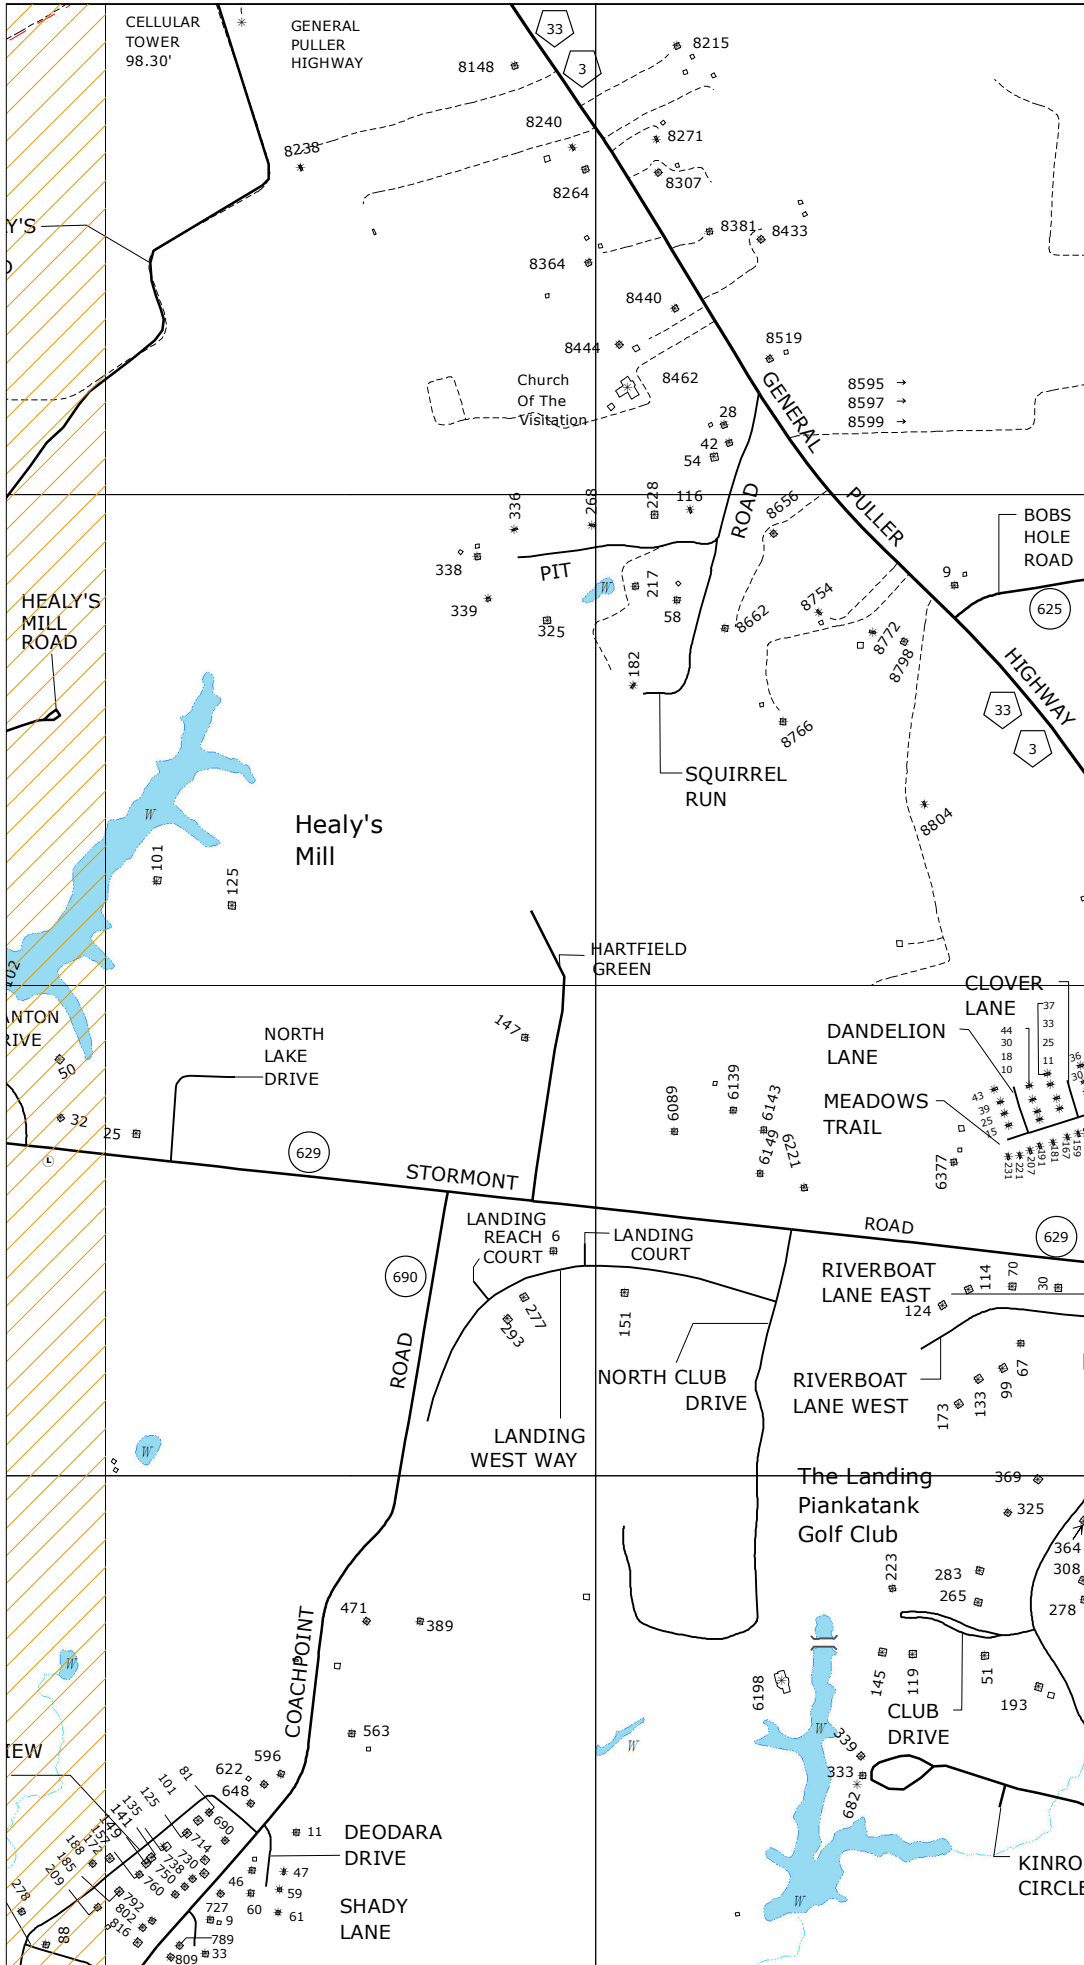

NOTE:
 SEE INSTRUCTION PAGE
 FOR MAP SYMBOLS.

MAP LOCATION

MATCHING SHEETS

41	42	43
48	49	50
56	57	58

9-1-1 PLANIMETRIC MAP OF
 MIDDLESEX
 VIRGINIA

SHEET NO.

49

NOTE:
SEE INSTRUCTION PAGE
FOR MAP SYMBOLS.

MAP LOCATION

MATCHING SHEETS

41	42	43
48	49	50
56	57	58

9-1-1 PLANIMETRIC MAP OF
MIDDLESEX
VIRGINIA

SHEET NO.

49