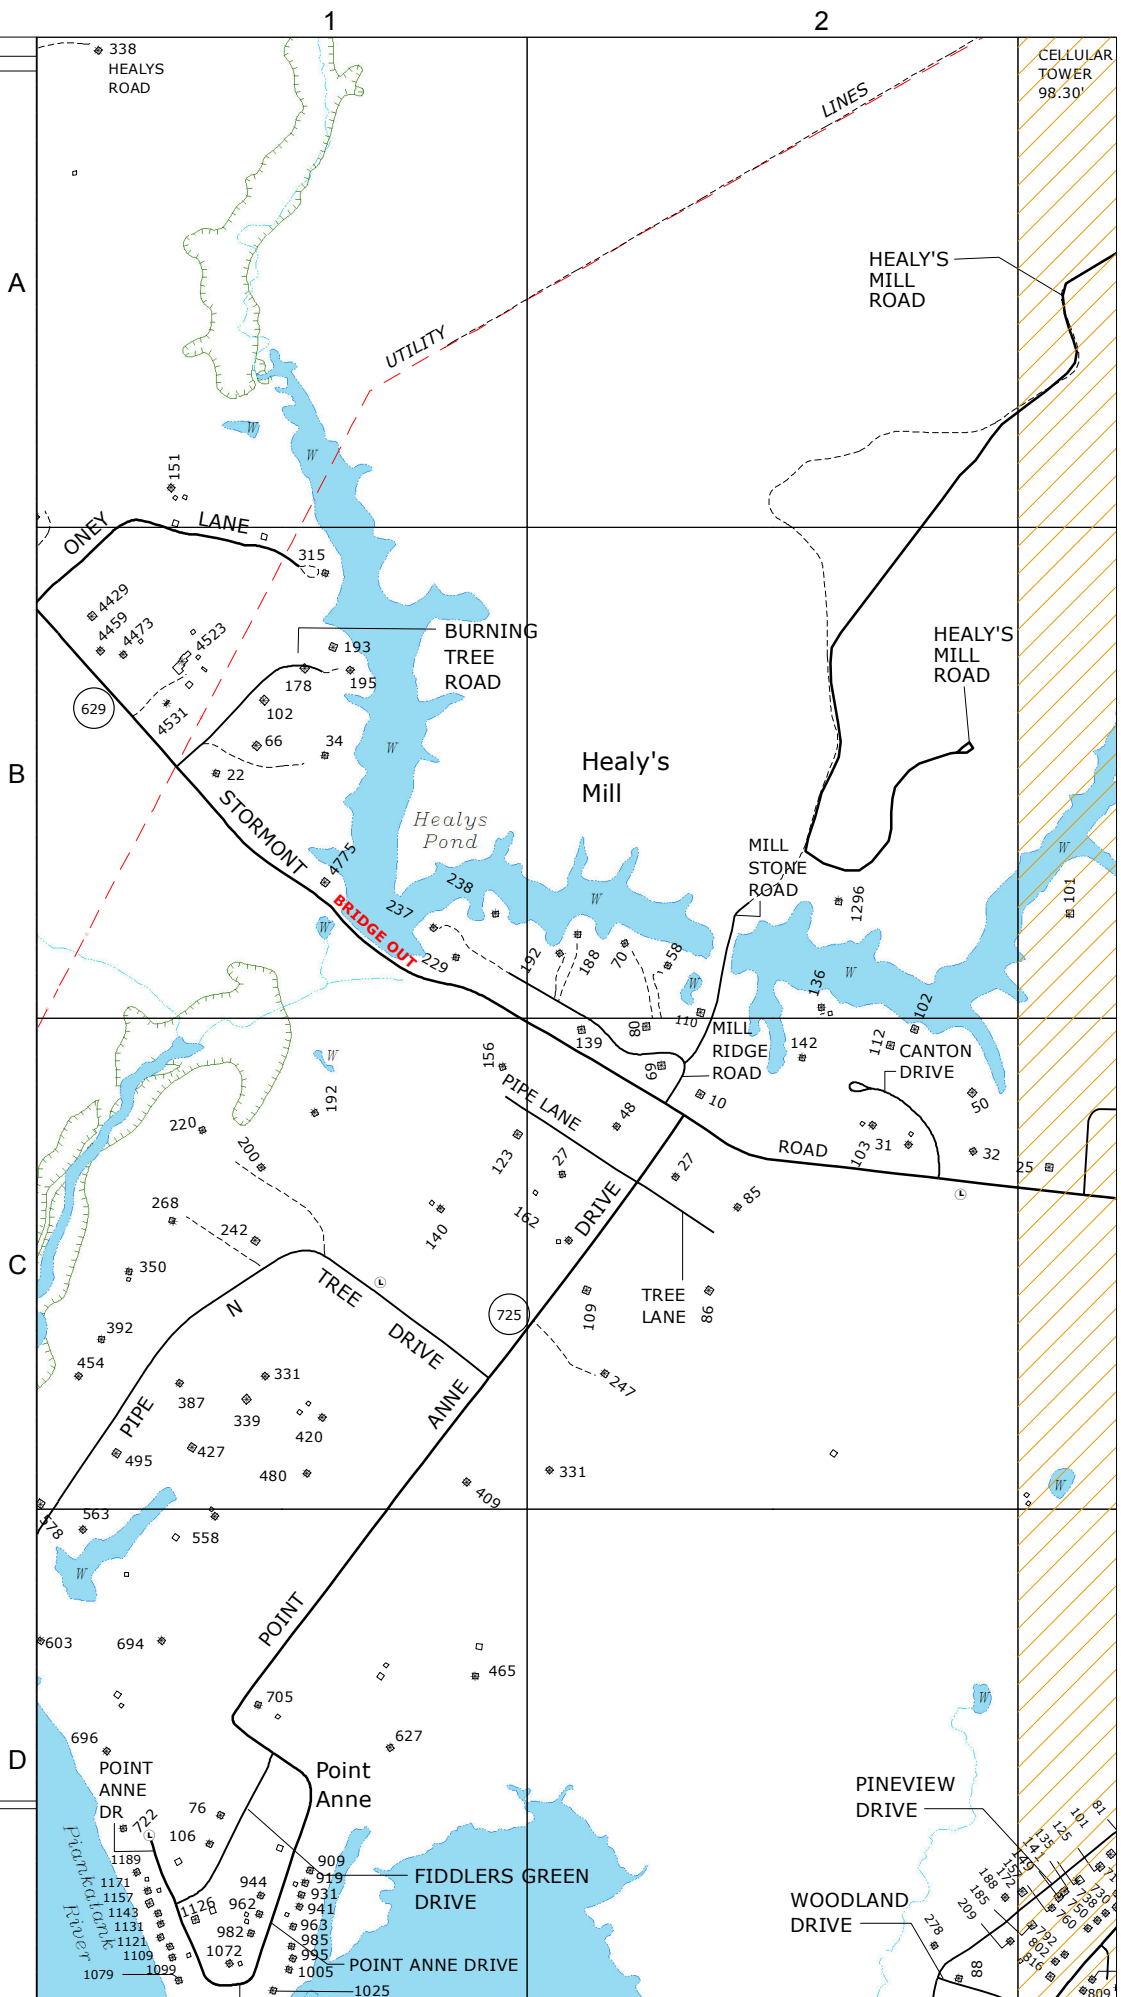

NOTE:
 SEE INSTRUCTION PAGE
 FOR MAP SYMBOLS.

MAP LOCATION

MATCHING SHEETS

41	42	43
48	49	50
56	57	58

9-1-1 PLANIMETRIC MAP OF
 MIDDLESEX
 VIRGINIA

SHEET NO.

49

NOTE:
SEE INSTRUCTION PAGE
FOR MAP SYMBOLS.

MAP LOCATION

MATCHING SHEETS

41	42	43
48	49	50
56	57	58

9-1-1 PLANIMETRIC MAP OF
MIDDLESEX
VIRGINIA

SHEET NO.

49