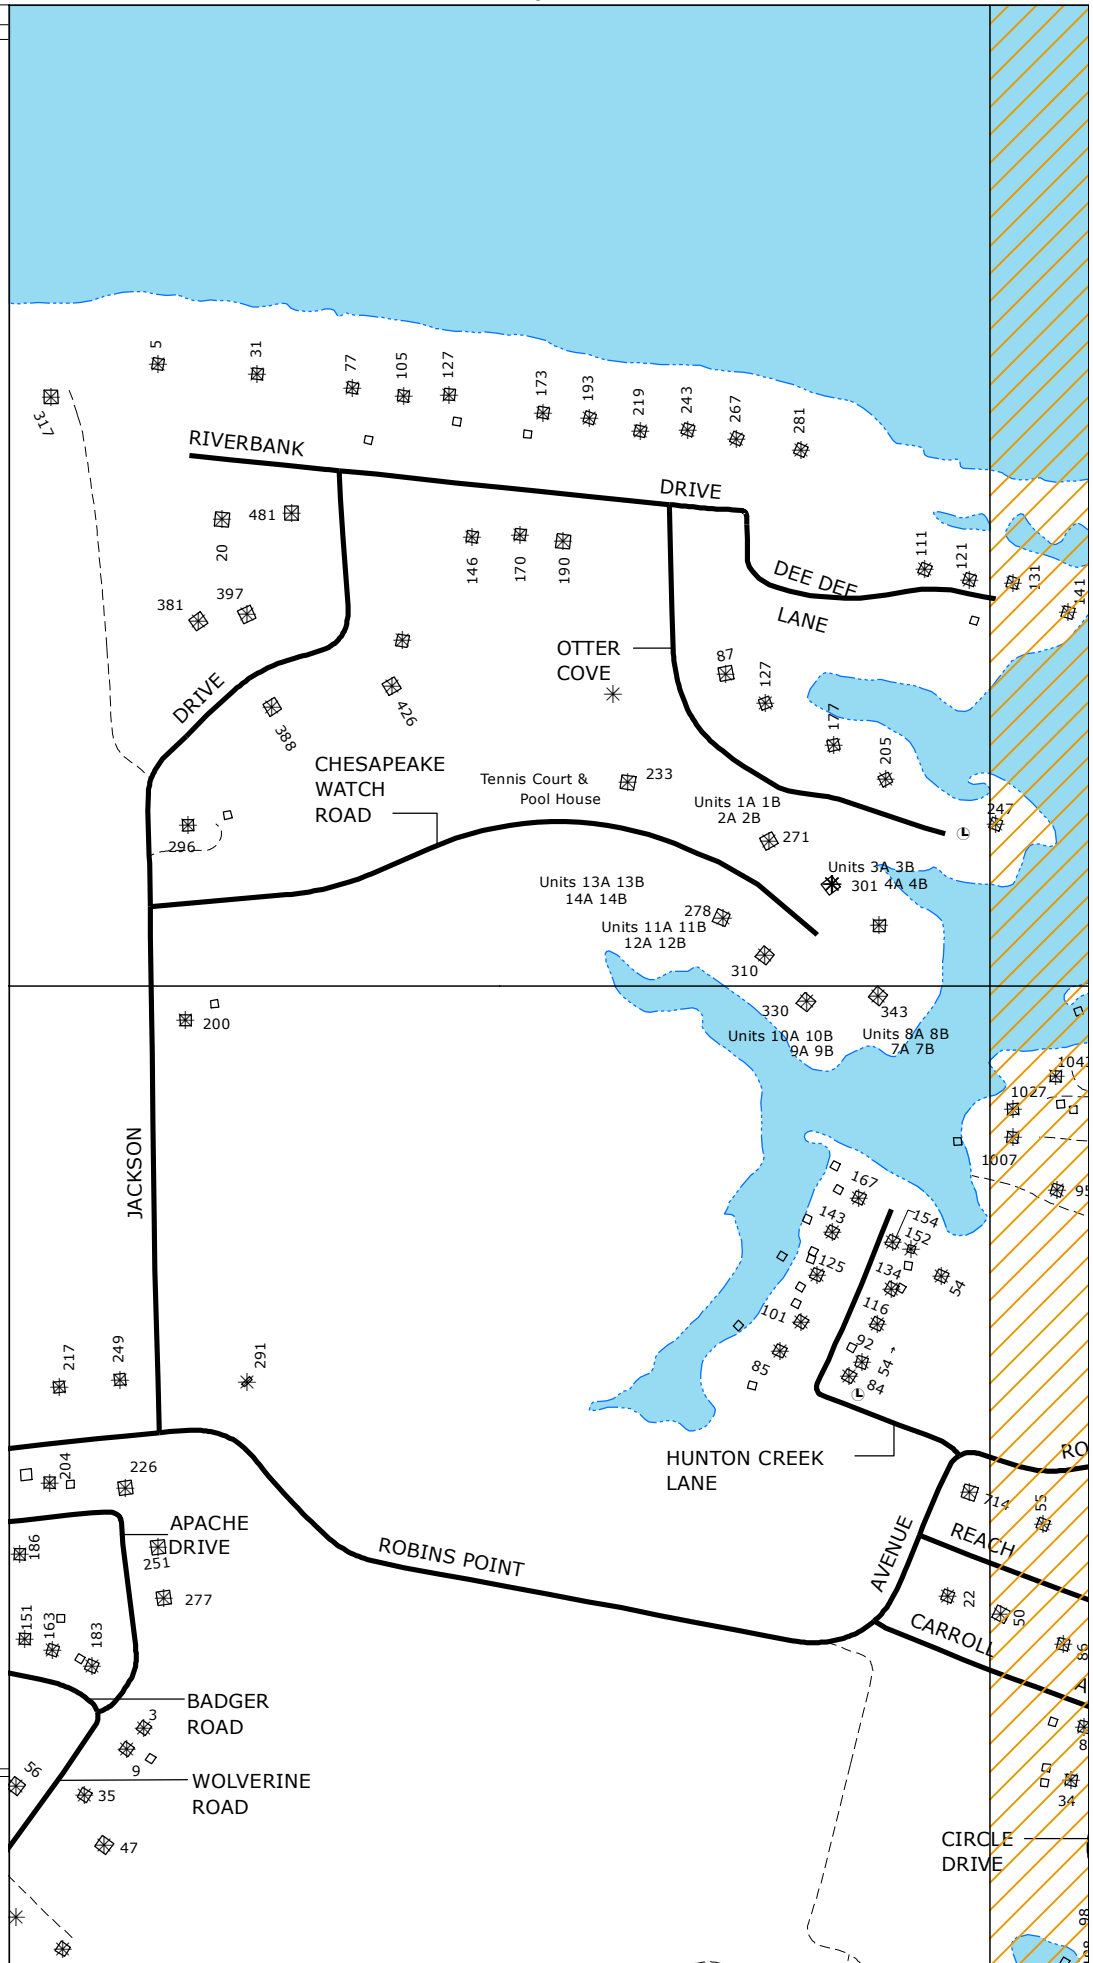

NOTE:
 SEE INSTRUCTION PAGE
 FOR MAP SYMBOLS.

MAP LOCATION

MATCHING
 INSERT SHEETS

| | | |
|---|------|------|
| - | - | - |
| - | 53-2 | 54-1 |
| - | 53-4 | 54-3 |

9-1-1 PLANIMETRIC MAP OF
 MIDDLESEX
 VIRGINIA

SHEET NO.

53-2

NOTE:
SEE INSTRUCTION PAGE
FOR MAP SYMBOLS.

MAP LOCATION

MATCHING
INSERT SHEETS

| | | |
|---|-------------|-------------|
| - | - | - |
| - | 53-2 | 54-1 |
| - | 53-4 | 54-3 |

9-1-1 PLANIMETRIC MAP OF
MIDDLESEX
VIRGINIA